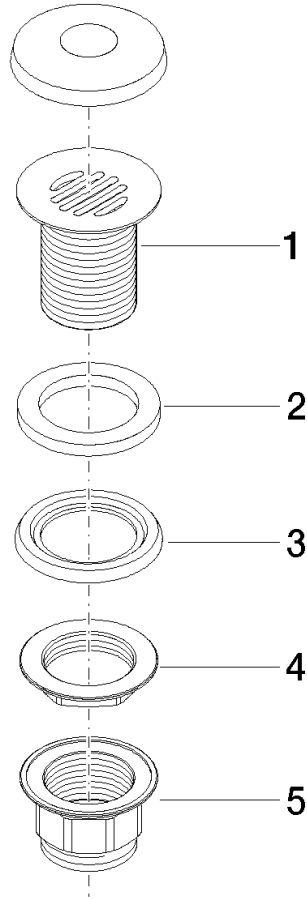

**Grated waste 1 1/4"**

10 110 970

**Only suitable for sinks without an overflow.**

Only suitable for sinks without an overflow.

	Chrome	10 110 970-00
	Brushed Platinum	10 110 970-06
	Platinum	10 110 970-08
	Durabress (23kt Gold)	10 110 970-09
	Matte White	10 110 970-10
	Dark Chrome	10 110 970-19
	Brushed Durabress (23kt Gold)	10 110 970-28
	Matte Black	10 110 970-33
	Brushed Champagne (22kt Gold)	10 110 970-46
	Champagne (22kt Gold)	10 110 970-47
	Brushed Chrome	10 110 970-93
	Brushed Dark Platinum	10 110 970-99

**Required miscellaneous**

**Washer NBR 70 39,0 x 29,0 x 2,0 mm** 09 14 05 016 90

**Required miscellaneous**

**Pipe Ø 32 x 0,75 x 110 mm** 09 28 23 005-00

Grated waste 1 1/4"

---

10 110 970

**Grated waste 1 1/4"**

10 110 970

**Spare parts list**

No.	Item Number	Name	Quantity used	Delivery time
1	09 11 01 025-00	cup	1	-
2	09 14 05 039 90	seal	1	2
3	09 14 03 025 90	seal	1	2
4	09 23 10 017 90	nut	1	2
5	09 23 10 020-00	nut	1	60