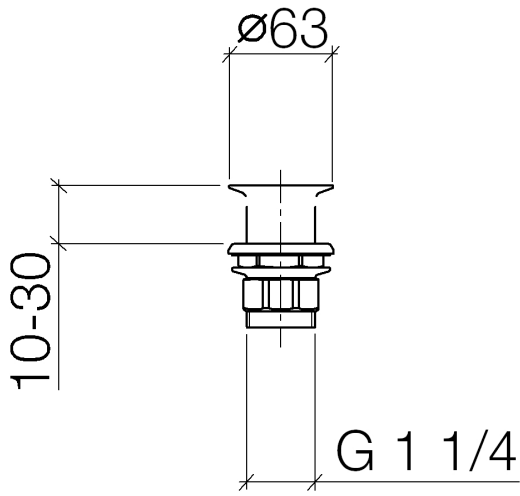

**Grated waste 1 1/4"**

10 110 970

**Only suitable for sinks without an overflow.**

Only suitable for sinks without an overflow.

	Chrome	10 110 970-00
	Brushed Platinum	10 110 970-06
	Platinum	10 110 970-08
	Durabress (23kt Gold)	10 110 970-09
	Matte White	10 110 970-10
	Dark Chrome	10 110 970-19
	Brushed Durabress (23kt Gold)	10 110 970-28
	Matte Black	10 110 970-33
	Brushed Champagne (22kt Gold)	10 110 970-46
	Champagne (22kt Gold)	10 110 970-47
	Brushed Chrome	10 110 970-93
	Brushed Dark Platinum	10 110 970-99

**Required miscellaneous**

**Washer NBR 70 39,0 x 29,0 x 2,0 mm** 09 14 05 016 90

**Required miscellaneous**

**Pipe Ø 32 x 0,75 x 110 mm** 09 28 23 005-00

Grated waste 1 1/4"

---

10 110 970

**Grated waste 1 1/4"**

10 110 970

**Spare parts list**

No.	Item Number	Name	Quantity used	Delivery time
1	09 11 01 025-00	cup	1	-
2	09 14 05 039 90	seal	1	2
3	09 14 03 025 90	seal	1	2
4	09 23 10 017 90	nut	1	2
5	09 23 10 020-00	nut	1	60