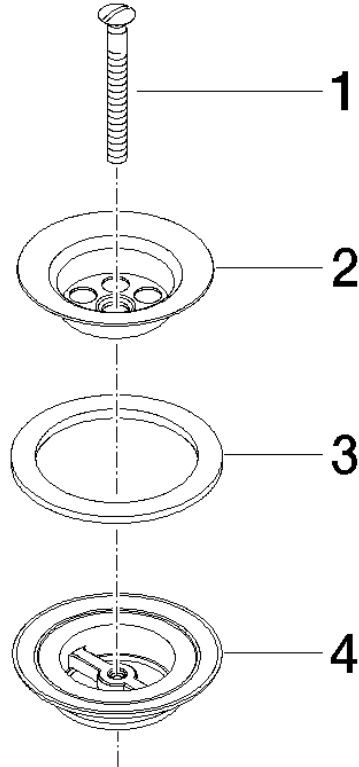

Grated waste 1 1/4"

10 100 970

	Chrome	10 100 970-00
	Brushed Platinum	10 100 970-06
	Platinum	10 100 970-08
	Durabress (23kt Gold)	10 100 970-09
	Matte White	10 100 970-10
	Dark Chrome	10 100 970-19
	Brushed Durabress (23kt Gold)	10 100 970-28
	Brushed Champagne (22kt Gold)	10 100 970-46
	Champagne (22kt Gold)	10 100 970-47
	Brushed Chrome	10 100 970-93

Grated waste 1 1/4"

10 100 970

Grated waste 1 1/4"

10 100 970

Grated waste 1 1/4"

10 100 970

Parts for other
finishes can be found
here: [Brushed](#)
[Platinum](#)

Spare parts list

No.	Item Number	Name	Quantity used	Delivery time
1	09 30 30 115-00	screw	1	60
2	09 11 01 005-00	strainer	1	10
3	09 14 03 005 90	seal	1	60
4	09 11 01 007-07	pop-up waste	1	60