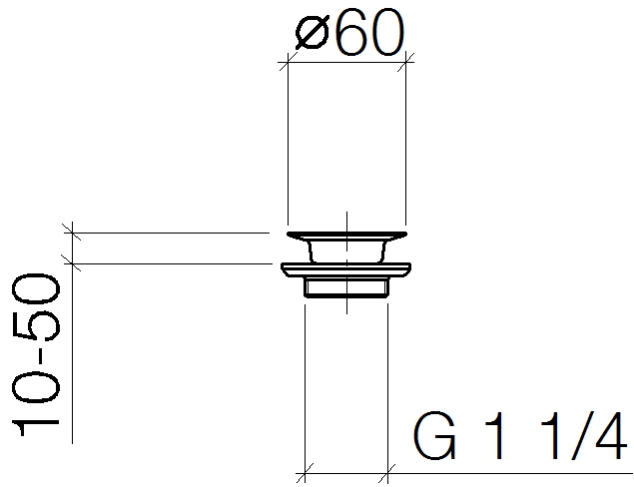

Grated waste 1 1/4"

10 100 970

	Chrome	10 100 970-00
	Brushed Platinum	10 100 970-06
	Platinum	10 100 970-08
	Durabress (23kt Gold)	10 100 970-09
	Matte White	10 100 970-10
	Dark Chrome	10 100 970-19
	Brushed Durabress (23kt Gold)	10 100 970-28
	Brushed Champagne (22kt Gold)	10 100 970-46
	Champagne (22kt Gold)	10 100 970-47
	Brushed Chrome	10 100 970-93

Grated waste 1 1/4"

10 100 970

Grated waste 1 1/4"

10 100 970

Grated waste 1 1/4"

10 100 970

Parts for other
finishes can be found
here: [Brushed](#)
[Platinum](#)

Spare parts list

No.	Item Number	Name	Quantity used	Delivery time
1	09 30 30 115-00	screw	1	60
2	09 11 01 005-00	strainer	1	10
3	09 14 03 005 90	seal	1	60
4	09 11 01 007-07	pop-up waste	1	60