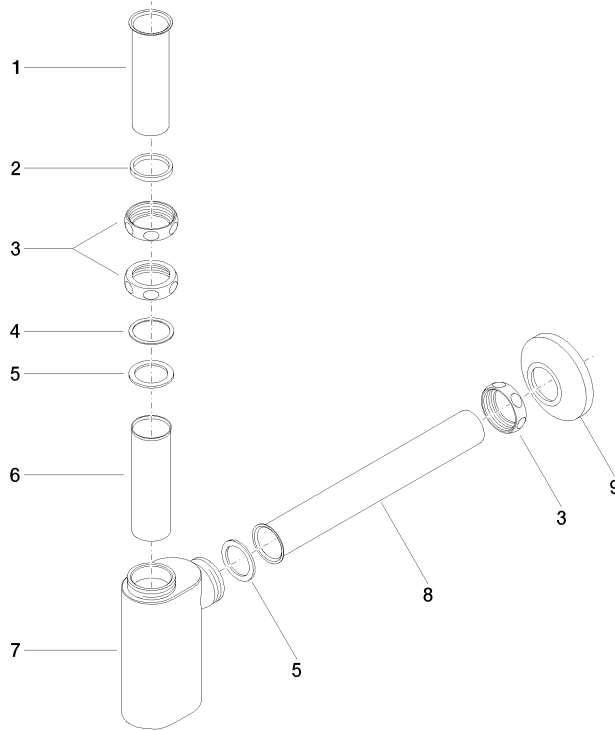

Siphon for basin 1 1/4"

10 040 970

• rosette Ø 80 mm

	Chrome	10 040 970-00
	Brushed Platinum	10 040 970-06
	Platinum	10 040 970-08
	Durabress (23kt Gold)	10 040 970-09
	Brushed Durabress (23kt Gold)	10 040 970-28
	Brushed Champagne (22kt Gold)	10 040 970-46
	Champagne (22kt Gold)	10 040 970-47
	Brushed Dark Platinum	10 040 970-99

Siphon for basin 1 1/4"

10 040 970

mm [inches]

Siphon for basin 1 1/4"

10 040 970

Parts for other finishes can be found here: [Brushed](#)
[Platinum](#)

Spare parts list

No.	Item Number	Name	Quantity used	Delivery time
1	09 28 23 005-00	Pipe Ø 32 x 0,75 x 110 mm	1	10
2	09 14 05 017 90	seal	1	2
3	09 23 30 015-00	nut	3	10
4	09 28 10 003 90	ring	1	2
5	09 14 05 016 90	Washer NBR 70 39,0 x 29,0 x 2,0 mm	2	2
6	09 28 23 006 90	pipe	1	2
7	09 19 22 080-00	casing	1	10
8	09 28 23 002-00	pipe	1	10
9	04 27 01 015 00-00	rosette	1	10