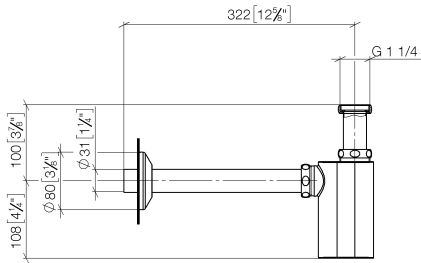

Siphon for basin 1 1/4"

10 040 970

• rosette Ø 80 mm

	Chrome	10 040 970-00
	Brushed Platinum	10 040 970-06
	Platinum	10 040 970-08
	Durabress (23kt Gold)	10 040 970-09
	Brushed Durabress (23kt Gold)	10 040 970-28
	Brushed Champagne (22kt Gold)	10 040 970-46
	Champagne (22kt Gold)	10 040 970-47
	Brushed Dark Platinum	10 040 970-99

Siphon for basin 1 1/4"

10 040 970

mm [inches]

Siphon for basin 1 1/4"

10 040 970

Parts for other finishes can be found here: [Brushed](#)
[Platinum](#)

Spare parts list

No.	Item Number	Name	Quantity used	Delivery time
1	09 28 23 005-00	Pipe Ø 32 x 0,75 x 110 mm	1	10
2	09 14 05 017 90	seal	1	2
3	09 23 30 015-00	nut	3	10
4	09 28 10 003 90	ring	1	2
5	09 14 05 016 90	Washer NBR 70 39,0 x 29,0 x 2,0 mm	2	2
6	09 28 23 006 90	pipe	1	2
7	09 19 22 080-00	casing	1	10
8	09 28 23 002-00	pipe	1	10
9	04 27 01 015 00-00	rosette	1	10