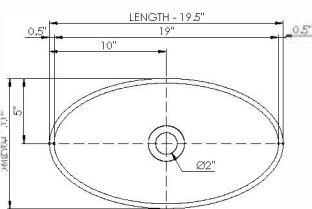

thin-edge

Basin Detail:

Size (l) x (w) x (h):
Top to waste:
Overflow:
Waste diameter:
Weight:
Mounting:

Basin Specs:

19.5" x 11.0" x 6.5"
5.5"
No overflow
2.0"
10.0 LBS
Counter-top

Color:

Matte White
Polished White
Additional colors available, see price list.