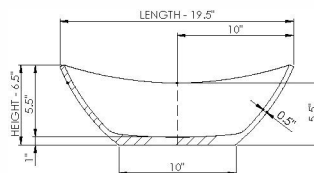

thin-edge

Basin Detail:

Size (l) x (w) x (h):
Top to waste:
Overflow:
Waste diameter:
Weight:
Mounting:

Basin Specs:

19.5" x 11.0" x 6.5"
5.5"
No overflow
2.0"
10.0 LBS
Counter-top

Color:

Matte White
Polished White
Additional colors available, see price list.