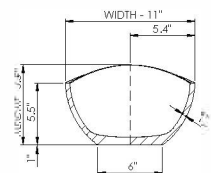

thin-edge

Basin Detail:

Size (l) x (w) x (h):
Top to waste:
Overflow:
Waste diameter:
Weight:
Mounting:

Basin Specs:

19.5" x 11.0" x 6.5"
5.5"
No overflow
2.0"
10.0 LBS
Counter-top

Color:

Matte White
Polished White
Additional colors available, see price list.