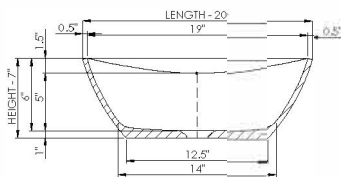

thin-edge

Basin Detail:

Size (l) x (w) x (h):
Top to waste:
Overflow:
Waste diameter:
Weight:
Mounting:
Material:

Basin Specs:

20.0" x 15.0" x 7.0"
6.0"
No overflow
2.0"
15.0 LBS
Counter-top
DADOquartz®

Color: