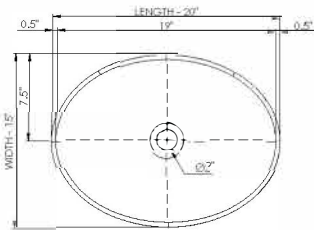

thin-edge

Basin Detail:

Size (l) x (w) x (h):
Top to waste:
Overflow:
Waste diameter:
Weight:
Mounting:
Material:

Basin Specs:

20.0" x 15.0" x 7.0"
6.0"
No overflow
2.0"
15.0 LBS
Counter-top
DADOquartz®

Color: