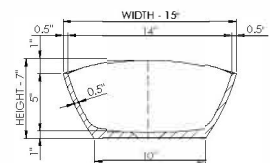

thin-edge

Basin Detail:

Size (l) x (w) x (h):
Top to waste:
Overflow:
Waste diameter:
Weight:
Mounting:
Material:

Basin Specs:

20.0" x 15.0" x 7.0"
6.0"
No overflow
2.0"
15.0 LBS
Counter-top
DADOquartz®

Color: