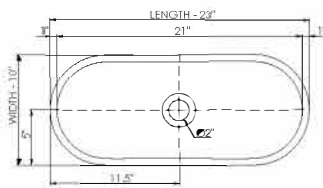

wide-edge

Basin Detail:

Size (l) x (w) x (h):
Top to waste:
Overflow:
Waste diameter:
Weight:
Mounting:
Material:

Basin Specs:

23.0" x 10.0" x 5.5"
4.5"
No overflow
2.0"
25.0 LBS
Counter-top /
Under-mount
DADOquartz®