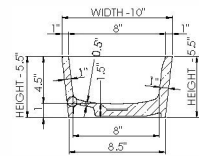

wide-edge

Basin Detail:

Size (l) x (w) x (h):
Top to waste:
Overflow:
Waste diameter:
Weight:
Mounting:
Material:

Basin Specs:

23.0" x 10.0" x 5.5"
4.5"
No overflow
2.0"
25.0 LBS
Counter-top /
Under-mount
DADOquartz®