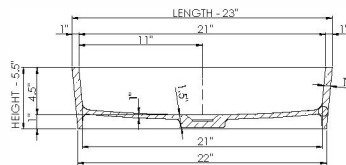

wide-edge

Basin Detail:

Size (l) x (w) x (h):
Top to waste:
Overflow:
Waste diameter:
Weight:
Mounting:
Material:

Basin Specs:

23.0" x 10.0" x 5.5"
4.5"
No overflow
2.0"
25.0 LBS
Counter-top /
Under-mount
DADOquartz®