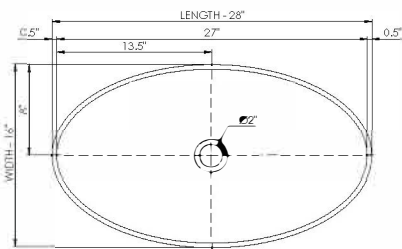

thin-edge

**Basin Detail:**

Size (l) x (w) x (h):  
Top to waste:  
Overflow:  
Waste diameter:  
Weight:  
Mounting:  
  
Material:

**Basin Specs:**

28.0" x 16.0" x 4.0"  
4.0"  
No overflow  
2.0"  
25.0 LBS  
Counter-top /  
Under-mount  
DADOquartz®