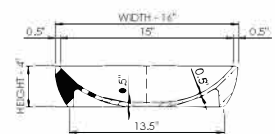

thin-edge

**Basin Detail:**

Size (l) x (w) x (h):  
Top to waste:  
Overflow:  
Waste diameter:  
Weight:  
Mounting:  
  
Material:

**Basin Specs:**

28.0" x 16.0" x 4.0"  
4.0"  
No overflow  
2.0"  
25.0 LBS  
Counter-top /  
Under-mount  
DADOquartz®