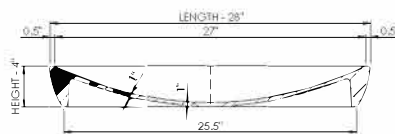

thin-edge

**Basin Detail:**

Size (l) x (w) x (h):  
Top to waste:  
Overflow:  
Waste diameter:  
Weight:  
Mounting:  
  
Material:

**Basin Specs:**

28.0" x 16.0" x 4.0"  
4.0"  
No overflow  
2.0"  
25.0 LBS  
Counter-top /  
Under-mount  
DADOquartz®