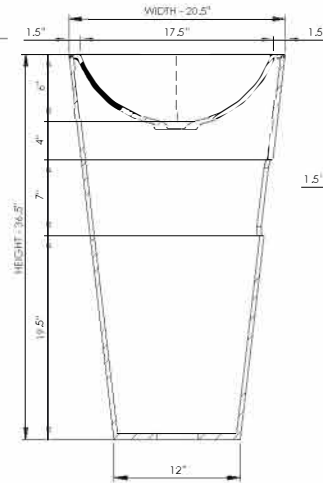

pedestal

Basin Detail:

Size (l) x (w) x (h):
Top to waste:
Overflow:
Waste diameter:
Weight:
Plumbing access:

Material:

Basin Specs:

20.5" x 20.5" x 36.5"
6.0"
No overflow
2.0"
65.0 LBS
Back & bottom
7.0" diameter
DADOquartz®