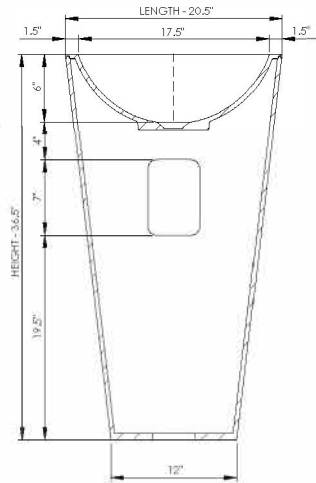

pedestal

Basin Detail:

Size (l) x (w) x (h):
Top to waste:
Overflow:
Waste diameter:
Weight:
Plumbing access:

Material:

Basin Specs:

20.5" x 20.5" x 36.5"
6.0"
No overflow
2.0"
65.0 LBS
Back & bottom
7.0" diameter
DADOquartz®