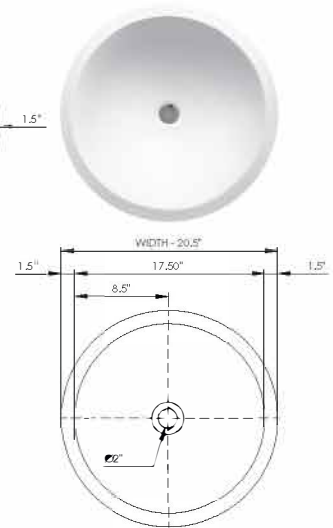

pedestal

Basin Detail:

Size (l) x (w) x (h):
Top to waste:
Overflow:
Waste diameter:
Weight:
Plumbing access:

Material:

Basin Specs:

20.5" x 20.5" x 36.5"
6.0"
No overflow
2.0"
65.0 LBS
Back & bottom
7.0" diameter
DADOquartz®