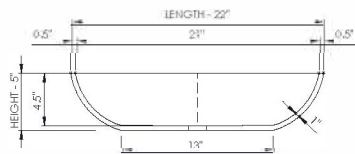

thin-edge

Basin Detail:

Size (l) x (w) x (h):
Top to waste:
Overflow:
Waste diameter:
Weight:
Mounting:
Material:

Basin Specs:

22.0" x 14.0" x 5.0"
4.5"
No overflow
2.0"
25.0 LBS
Counter-top /
Under-mount
DADOquartz®