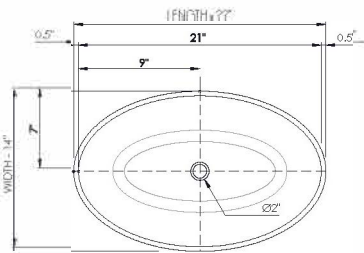

thin-edge

Basin Detail:

Size (l) x (w) x (h):
Top to waste:
Overflow:
Waste diameter:
Weight:
Mounting:
Material:

Basin Specs:

22.0" x 14.0" x 5.0"
4.5"
No overflow
2.0"
25.0 LBS
Counter-top /
Under-mount
DADOquartz®