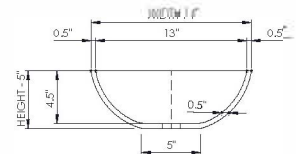

thin-edge

Basin Detail:

Size (l) x (w) x (h):
Top to waste:
Overflow:
Waste diameter:
Weight:
Mounting:
Material:

Basin Specs:

22.0" x 14.0" x 5.0"
4.5"
No overflow
2.0"
25.0 LBS
Counter-top /
Under-mount
DADOquartz®