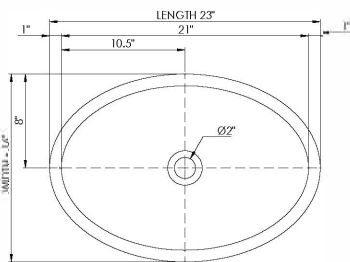

#### Basin Detail:

Size (l) x (w) x (h):  
Top to waste:  
Overflow:  
Waste diameter:  
Weight:  
Mounting:  
Material:

#### Basin Specs:

23.0" x 16.0" x 7.5"  
6.0"  
No overflow  
2.0"  
35.0 LBS  
Counter-top /  
Under-mount  
DADOquartz®