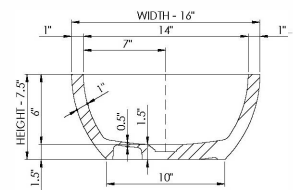

#### Basin Detail:

Size (l) x (w) x (h):  
Top to waste:  
Overflow:  
Waste diameter:  
Weight:  
Mounting:  
Material:

#### Basin Specs:

23.0" x 16.0" x 7.5"  
6.0"  
No overflow  
2.0"  
35.0 LBS  
Counter-top /  
Under-mount  
DADOquartz®