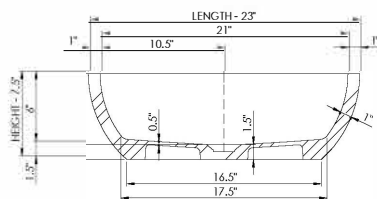

#### Basin Detail:

Size (l) x (w) x (h):  
Top to waste:  
Overflow:  
Waste diameter:  
Weight:  
Mounting:  
Material:

#### Basin Specs:

23.0" x 16.0" x 7.5"  
6.0"  
No overflow  
2.0"  
35.0 LBS  
Counter-top /  
Under-mount  
DADOquartz®