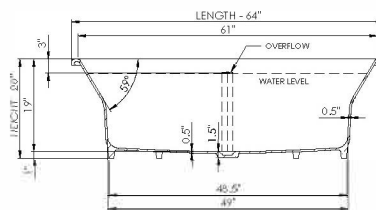

DADOquartz®

charlize 64 bathtub

drop-in

Bathtub Detail:

Size (l) x (w) x (h):

Water capacity:

Overflow:

Maximum water level:

Inside floor area:

Waste diameter:

Weight:

Material:

Bathtub Specs:

64.0" x 32.0" x 20.0"

80.0 GAL

Internal overflow

16.0" - 19.0"

49.0" x 22.5"

2.0"

135.0 LBS

DADOquartz®

Color:

● Matte White

● Polished White