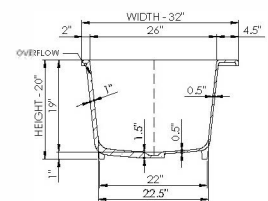

DADOquartz®

charlize 64 bathtub

drop-in

Bathtub Detail:

Size (l) x (w) x (h):

Water capacity:

Overflow:

Maximum water level:

Inside floor area:

Waste diameter:

Weight:

Material:

Bathtub Specs:

64.0" x 32.0" x 20.0"

80.0 GAL

Internal overflow

16.0" - 19.0"

49.0" x 22.5"

2.0"

135.0 LBS

DADOquartz®

Color:

● Matte White

● Polished White