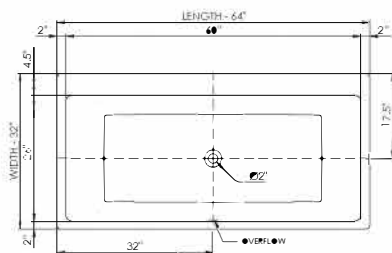

DADOquartz®

charlize 64 bathtub

drop-in

Bathtub Detail:

Size (l) x (w) x (h):

Water capacity:

Overflow:

Maximum water level:

Inside floor area:

Waste diameter:

Weight:

Material:

Bathtub Specs:

64.0" x 32.0" x 20.0"

80.0 GAL

Internal overflow

16.0" - 19.0"

49.0" x 22.5"

2.0"

135.0 LBS

DADOquartz®

Color:

● Matte White

● Polished White