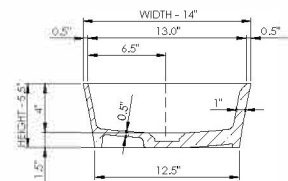

thin-edge

**Basin Detail:**

Size (l) x (w) x (h):  
Top to waste:  
Overflow:  
Waste diameter:  
Weight:  
Mounting:  
Material:

**Basin Specs:**

22.0" x 14.0" x 5.5"  
4.0"  
No overflow  
2.0"  
20.0 LBS  
Counter-top /  
Under-mount  
DADOquartz®