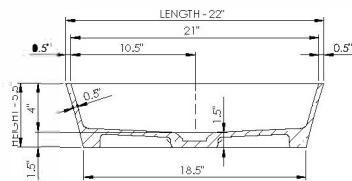

thin-edge

**Basin Detail:**

Size (l) x (w) x (h):  
Top to waste:  
Overflow:  
Waste diameter:  
Weight:  
Mounting:  
Material:

**Basin Specs:**

22.0" x 14.0" x 5.5"  
4.0"  
No overflow  
2.0"  
20.0 LBS  
Counter-top /  
Under-mount  
DADOquartz®