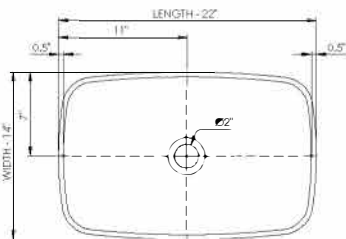

thin-edge

**Basin Detail:**

Size (l) x (w) x (h):  
Top to waste:  
Overflow:  
Waste diameter:  
Weight:  
Mounting:  
Material:

**Basin Specs:**

22.0" x 14.0" x 5.5"  
4.0"  
No overflow  
2.0"  
20.0 LBS  
Counter-top /  
Under-mount  
DADOquartz®