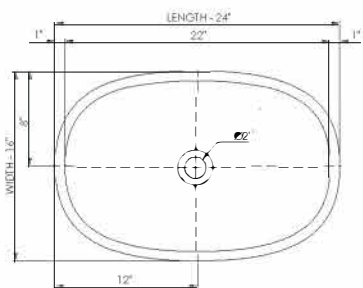

thin-edge

Basin Detail:

Size (l) x (w) x (h):
Top to waste:
Overflow:
Waste diameter:
Weight:
Mounting:

Basin Specs:

24.0" x 16.0" x 6.5"
5.0"
No overflow
2.0"
20.0 LBS
Counter-top

Color:

Matte White
Polished White