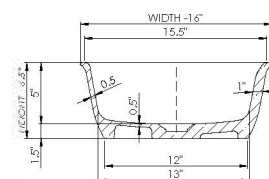

thin-edge

Basin Detail:

Size (l) x (w) x (h):
Top to waste:
Overflow:
Waste diameter:
Weight:
Mounting:

Basin Specs:

24.0" x 16.0" x 6.5"
5.0"
No overflow
2.0"
20.0 LBS
Counter-top

Color:

Matte White
Polished White