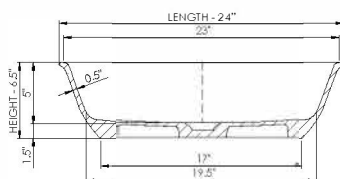

thin-edge

Basin Detail:

Size (l) x (w) x (h):
Top to waste:
Overflow:
Waste diameter:
Weight:
Mounting:

Basin Specs:

24.0" x 16.0" x 6.5"
5.0"
No overflow
2.0"
20.0 LBS
Counter-top

Color:

Matte White
Polished White