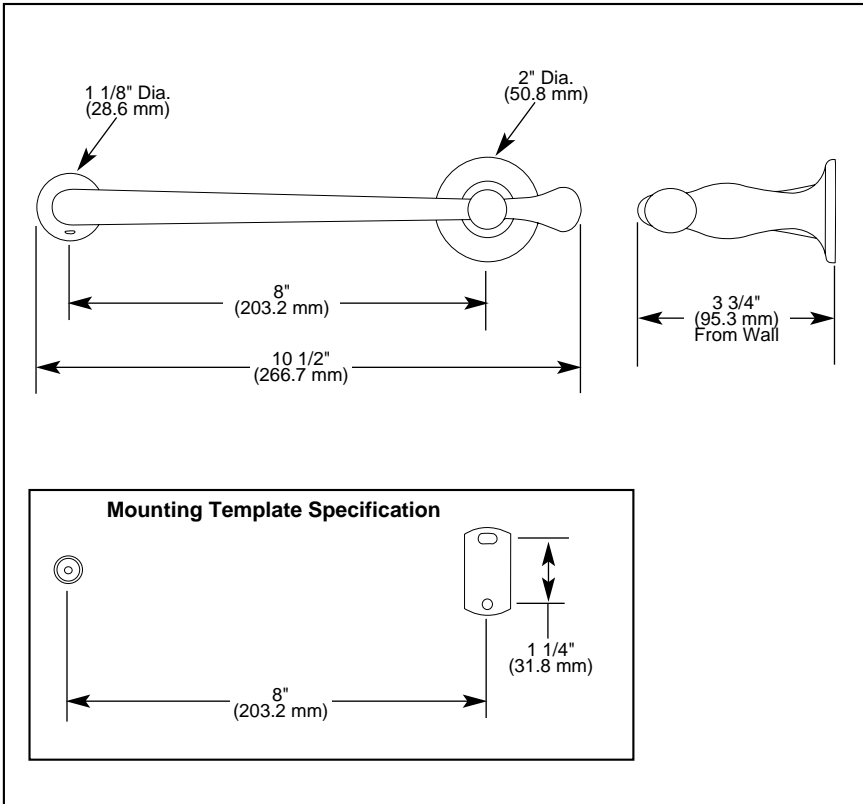

BRIZO[®]

ACCESSORIES

- RSVP™ Bath Collection
- Mini Towel Bar

Submitted Model No.: _____

Specific Features: _____

STANDARD SPECIFICATIONS:

- Wood blocking is preferable behind all wall surfaces. If wood blocking is not available, the following fasteners are suggested: Tile/Masonry-use plastic anchors provided. Plaster/Drywall-use metal anchors provided.
- Mounting hardware and mounting instructions included with product.