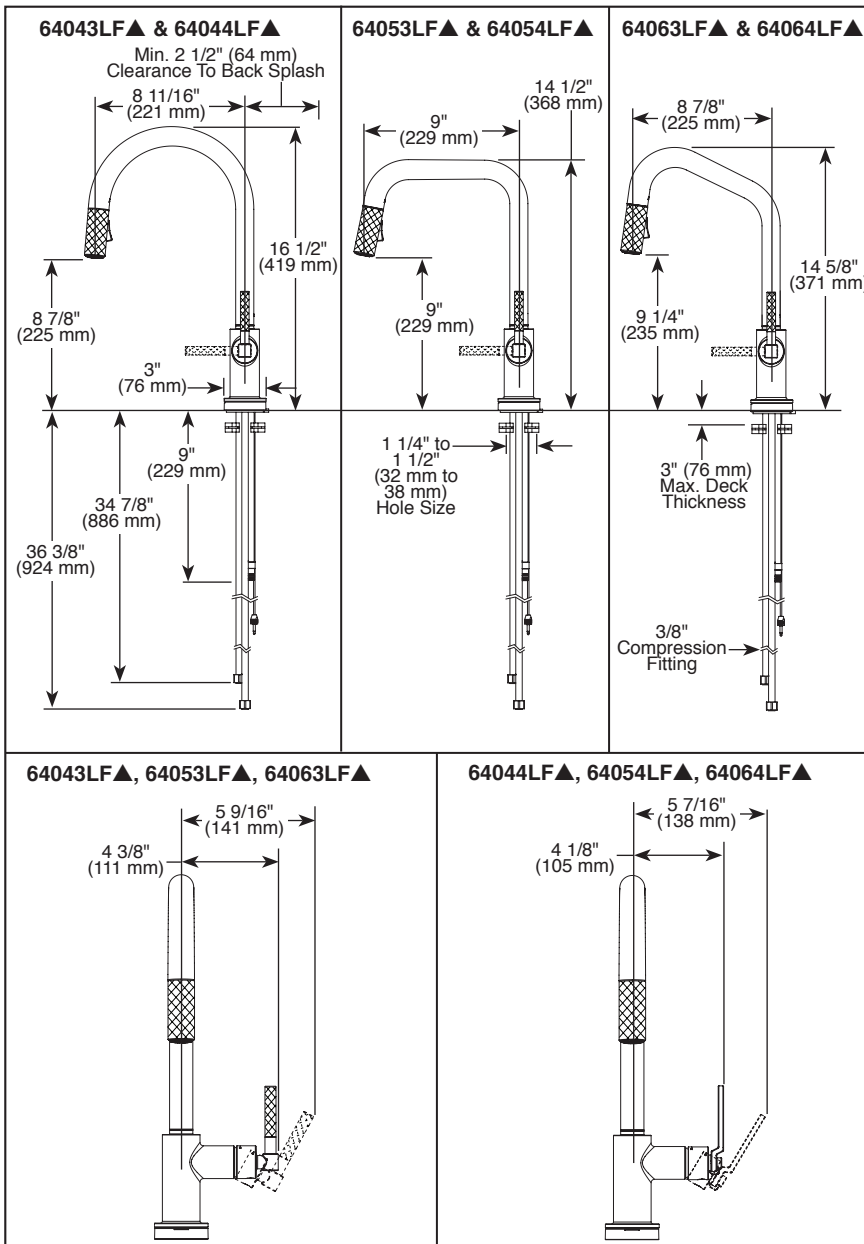

BRIZO®

KITCHEN FAUCETS

- Litze™ Collection
- Single Handle Pull-Down

FEATURES:

- MagneDock® Magnetic Docking
- SmartTouch® On/Off Functionality

STANDARD SPECIFICATIONS:

- Maximum 1.8 gpm @ 60 psi, 6.8 L/min @ 414 kPa
- One hole mount
- Euro-motion ceramic cartridge
- Spout rotates 360°
- Two-function wand; Aerated stream or spray
- Dual integral check valves in sprayer
- Quick connect hoses
- Hose travels inside mounting shank so it will not interfere with deck edges
- LED light indicates water temperature and signals when batteries run low

COMPLIES WITH:

- ASME A112.18.1 / CSA B125.1
- ASME A112.18.6
- Indicates compliance to ICC/ANSI A117.1
- Verified compliant with .25% weighted average Pb content regulations.

Submitted Model No.: _____
 Specific Features: _____