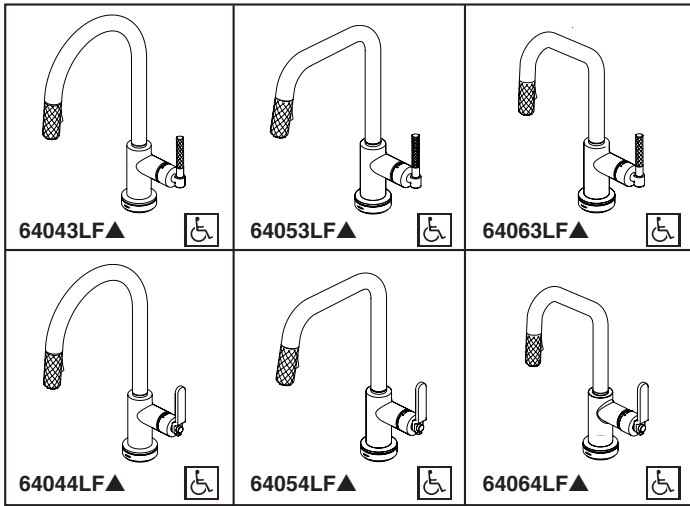

BRIZO®

KITCHEN FAUCETS

- Litze™ Collection
- Single Handle Pull-Down

FEATURES:

- MagneDock® Magnetic Docking
- SmartTouch® On/Off Functionality

STANDARD SPECIFICATIONS:

- Maximum 1.8 gpm @ 60 psi, 6.8 L/min @ 414 kPa
- One hole mount
- Euro-motion ceramic cartridge
- Spout rotates 360°
- Two-function wand; Aerated stream or spray
- Dual integral check valves in sprayer
- Quick connect hoses
- Hose travels inside mounting shank so it will not interfere with deck edges
- LED light indicates water temperature and signals when batteries run low

WARRANTY

- Lifetime limited warranty on parts (other than electronic parts and batteries) and finishes: or, for commercial users, for 5 years from date of purchase.
- 5 year limited warranty on electronic parts (other than batteries); or, for commercial users, for 1 year from the date of purchase. No warranty is provided on batteries.

COMPLIES WITH:

- ASME A112.18.1 / CSA B125.1
- ASME A112.18.6
- Indicates compliance to ICC/ANSI A117.1
- Verified compliant with .25% weighted average Pb content regulations.

Submitted Model No.: _____
Specific Features: _____