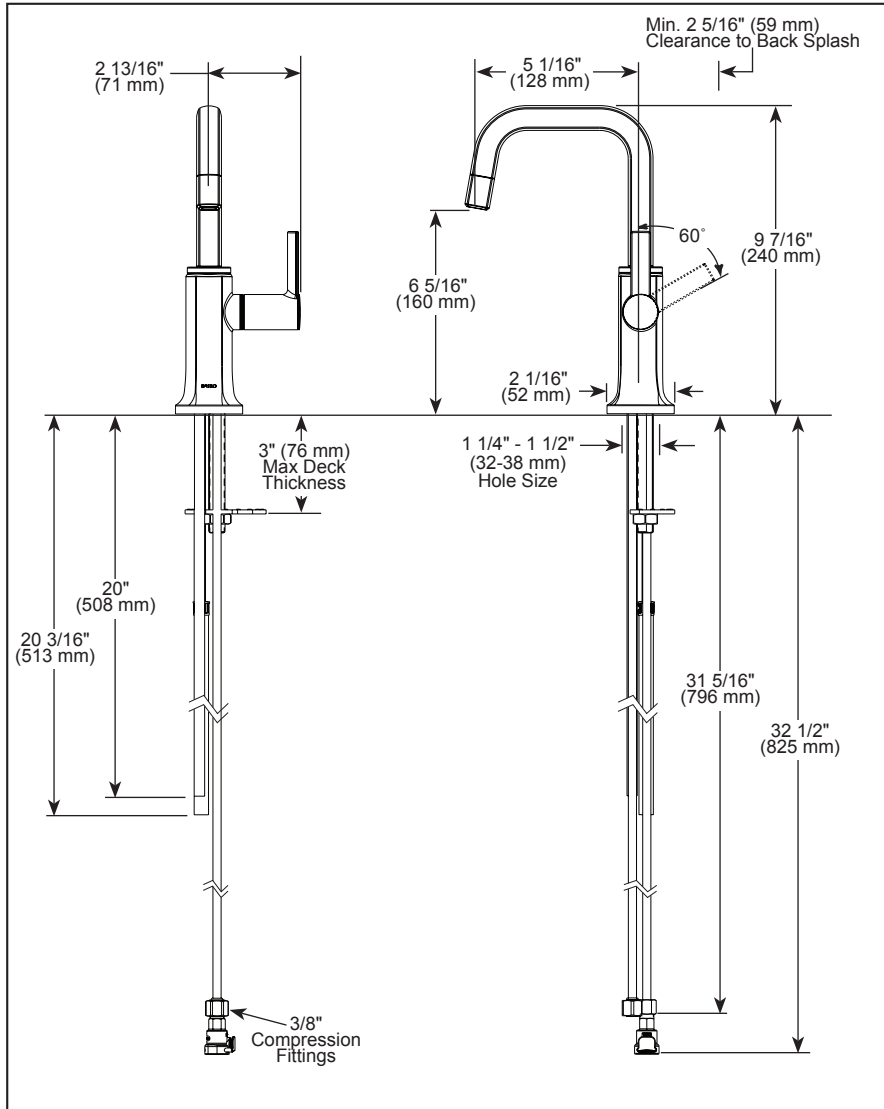

COMPLIES WITH:

- ASME A112.18.1 / CSA B125.1
- ASME A112.18.6
- ♿ Indicates compliance to ICC/ANSI A117.1

▲ Designate proper finish suffix

Brizo Kitchen & Bath Company reserves the right (1) to make changes in specifications and materials, and (2) to change or discontinue models, both without notice or obligation. Dimensions are for reference only. See current full-line price book or www.brizo.com for finish options and product availability.

BSP-K-61307LF-H Rev. B

Brizo Kitchen & Bath Company

55 E. 111th Street, Carmel, IN 46280
350 South Edgeware Road, St. Thomas, ON N5P 4L1
© 2023 Brizo Kitchen & Bath Company