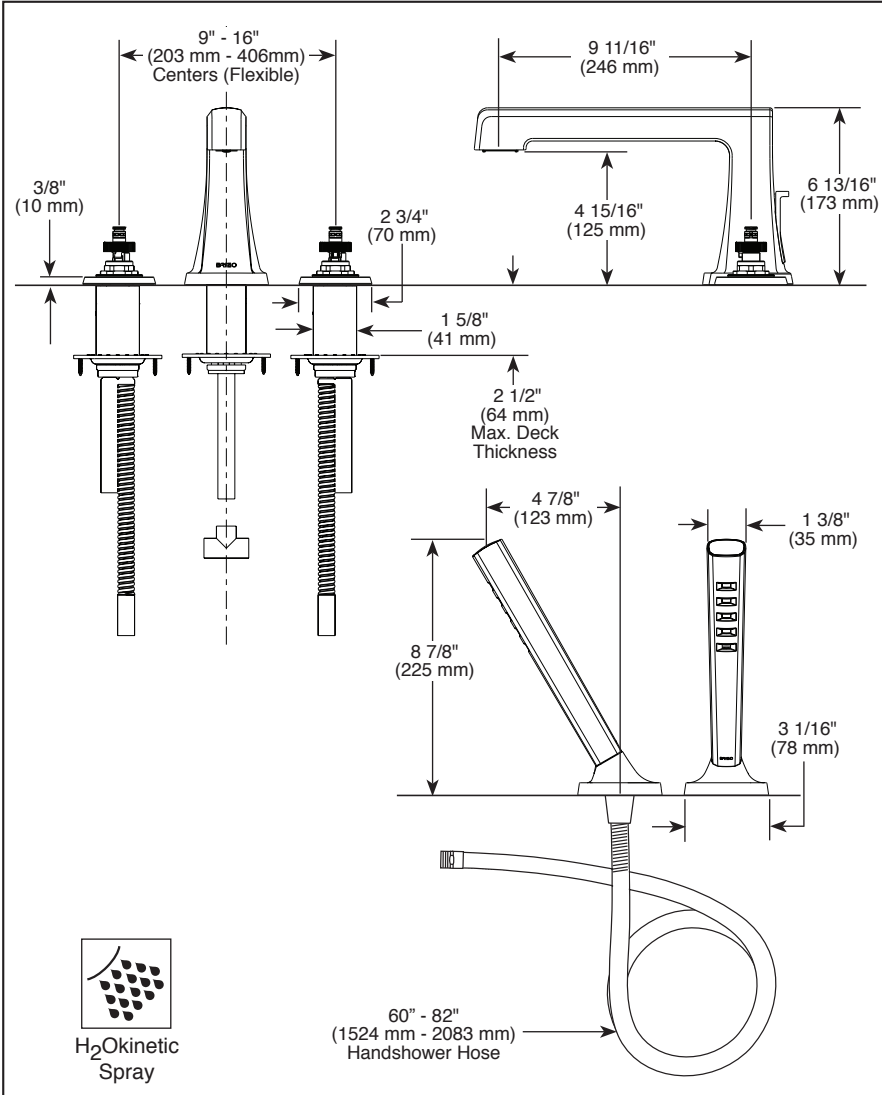

▲ Designate finish suffix

Brizo Kitchen & Bath Company reserves the right (1) to make changes in specifications and materials, and (2) to change or discontinue models, both without notice or obligation. Dimensions are for reference only. See current full-line price book or www.brizo.com for finish options and product availability.

BSP-B-T67398-LHP Rev. A

BRIZO®

ROMAN TUB FAUCET TRIM

- Levoir™ Bath Collection
- Three Hole Installation (T67398-LHP)
- Four Hole Installation (T67498-LHP)

FEATURES:

- H₂Okinetic Technology®
- Handles attach with rare earth magnets inside handles. No set screw required. Simplifies installation and provides flush mount installation.

STANDARD SPECIFICATIONS:

- Trim only for two handle Roman Tub faucet for concealed mounting
- Temperature and volume controlled with handles
- Rough-In kit required to complete installation, sold separately (R64707 for four hole and R62707 for three hole). There are separate specification sheets available for each rough-in kit.
- Handshower includes double check valves for backflow prevention (T67498)
- Handshower maximum 1.75 gpm @ 80 psi, 6.6 L/min @ 550 kPa
- 60" - 82" (1524 mm - 2083 mm) stretchable finished metal hose

WARRANTY

- Lifetime limited warranty on parts (other than electronic parts and batteries) and finishes: or, for commercial users, for 5 years from date of purchase.
- 5 year limited warranty on electronic parts (other than batteries); or, for commercial users, for 1 year from the date of purchase. No warranty is provided on batteries.

COMPLIES WITH:

- ASME A112.18.1 / CSA B125.1
- Indicates compliance to ICC/ANSI A117.1- Valve control only
- EPA WaterSense® - Applies to handshower only

Brizo Kitchen & Bath Company

55 E. 111th Street, Indianapolis, Indiana 46280
350 South Edgeware Road, St. Thomas, ON N5P 4L1
© 2018 Brizo Kitchen & Bath Company