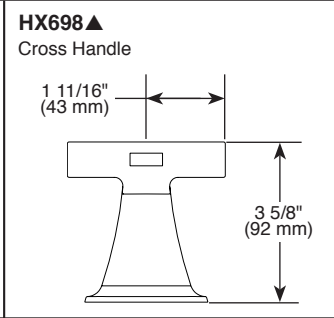

▲ Designate finish suffix

Brizo Kitchen & Bath Company reserves the right (1) to make changes in specifications and materials, and (2) to change or discontinue models, both without notice or obligation. Dimensions are for reference only. See current full-line price book or www.brizo.com for finish options and product availability.

BSP-B-T67398-LHP Rev. A

BRIZO®

ROMAN TUB FAUCET TRIM

- Levoir™ Bath Collection
- Three Hole Installation (T67398-LHP)
- Four Hole Installation (T67498-LHP)

FEATURES:

- H₂Okinetic Technology®
- Handles attach with rare earth magnets inside handles. No set screw required. Simplifies installation and provides flush mount installation.

STANDARD SPECIFICATIONS:

- Trim only for two handle Roman Tub faucet for concealed mounting
- Temperature and volume controlled with handles
- Rough-In kit required to complete installation, sold separately (R64707 for four hole and R62707 for three hole). There are separate specification sheets available for each rough-in kit.
- Handshower includes double check valves for backflow prevention (T67498)
- Handshower maximum 1.75 gpm @ 80 psi, 6.6 L/min @ 550 kPa
- 60" - 82" (1524 mm - 2083 mm) stretchable finished metal hose

WARRANTY

- Lifetime limited warranty on parts (other than electronic parts and batteries) and finishes: or, for commercial users, for 5 years from date of purchase.
- 5 year limited warranty on electronic parts (other than batteries); or, for commercial users, for 1 year from the date of purchase. No warranty is provided on batteries.

COMPLIES WITH:

- ASME A112.18.1 / CSA B125.1
- Indicates compliance to ICC/ANSI A117.1- Valve control only
- EPA WaterSense® - Applies to handshower only

Brizo Kitchen & Bath Company

55 E. 111th Street, Indianapolis, Indiana 46280
350 South Edgeware Road, St. Thomas, ON N5P 4L1
© 2018 Brizo Kitchen & Bath Company