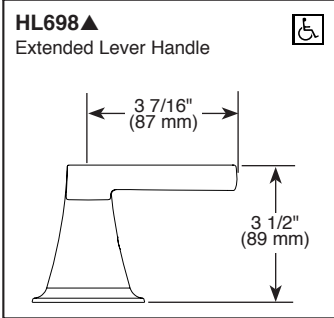

▲ Designate finish suffix

Brizo Kitchen & Bath Company reserves the right (1) to make changes in specifications and materials, and (2) to change or discontinue models, both without notice or obligation. Dimensions are for reference only. See current full-line price book or www.brizo.com for finish options and product availability.

BSP-B-T67398-LHP Rev. A

BRIZO®

ROMAN TUB FAUCET TRIM

- Levoir™ Bath Collection
- Three Hole Installation (T67398-LHP)
- Four Hole Installation (T67498-LHP)

FEATURES:

- H₂Okinetic Technology®
- Handles attach with rare earth magnets inside handles. No set screw required. Simplifies installation and provides flush mount installation.

STANDARD SPECIFICATIONS:

- Trim only for two handle Roman Tub faucet for concealed mounting
- Temperature and volume controlled with handles
- Rough-In kit required to complete installation, sold separately (R64707 for four hole and R62707 for three hole). There are separate specification sheets available for each rough-in kit.
- Handshower includes double check valves for backflow prevention (T67498)
- Handshower maximum 1.75 gpm @ 80 psi, 6.6 L/min @ 550 kPa
- 60" - 82" (1524 mm - 2083 mm) stretchable finished metal hose

WARRANTY

- Lifetime limited warranty on parts (other than electronic parts and batteries) and finishes: or, for commercial users, for 5 years from date of purchase.
- 5 year limited warranty on electronic parts (other than batteries); or, for commercial users, for 1 year from the date of purchase. No warranty is provided on batteries.

COMPLIES WITH:

- ASME A112.18.1 / CSA B125.1
- Indicates compliance to ICC/ANSI A117.1- Valve control only
- EPA WaterSense® - Applies to handshower only

Brizo Kitchen & Bath Company

55 E. 111th Street, Indianapolis, Indiana 46280
350 South Edgeware Road, St. Thomas, ON N5P 4L1
© 2018 Brizo Kitchen & Bath Company