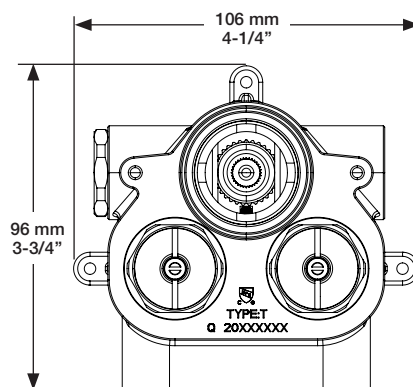

## Inclus / Included

RVA-3404-00-B

Ø 173mm  
6 3/4"

T74-9404-00-xx