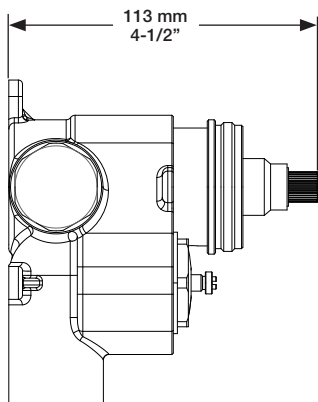

## Inclus / Included

RVA-3404-00-B

Ø 173mm  
6 3/4"

T74-9404-00-xx