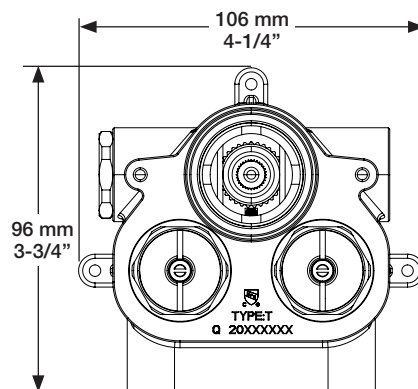

## Inclus / Included

RVA-3404-00-B

**ADA**

Ø 173mm  
6 3/4"

T71-9404-00-xx