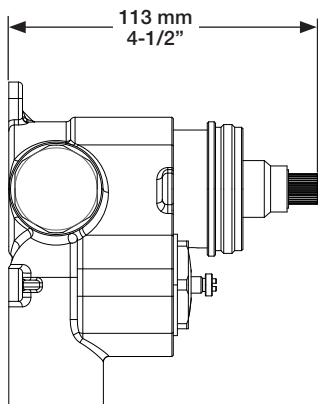

## Inclus / Included

RVA-3404-00-B

**ADA**

Ø 173mm  
6 3/4"

T71-9404-00-xx