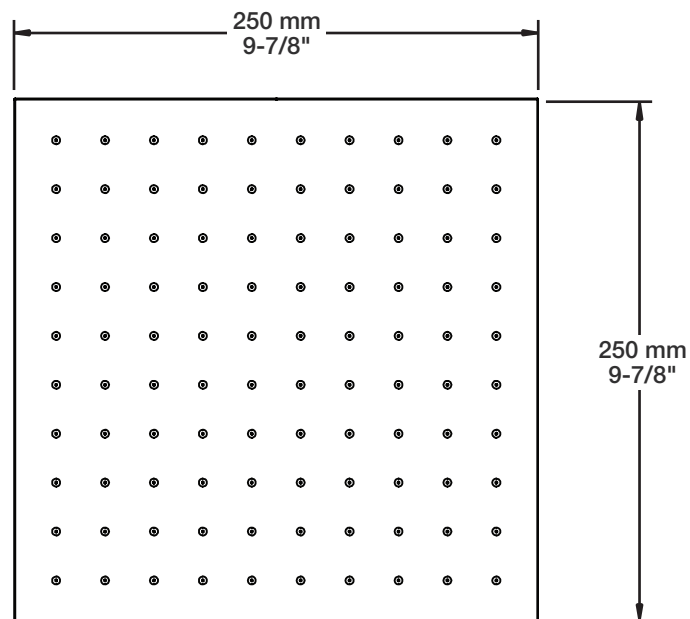

BARiL

Fiche Technique / Spec Sheet

TET-1011-01-xx

STYLE × FONCTION

Description

- Tête de douche moderne carrée 10" anti-calcaire en laiton
- Brass square modern 10" anti-limestone shower head

Finis disponibles / Available finishes

- CC: Chrome / Chrome
- NN: Nickel brossé / Brushed Nickel
- KK: Noir mat / Matte black
- **: Fini spécial / Special finish
- GG: Or / Gold

Débit / Flow rate (pour option écologiques / for eco friendly options)

TET-1011-01-xx	TET-1011-01-xx-175	TET-1011-01-xx-150
- 7,6 l/min - 80 psi	- 6,6 l/min - 80 psi	- 5,7 l/min - 80 psi
- 2.00 gpm - 80 psi	- 1.75 gpm - 80 psi	- 1.50 gpm - 80 psi