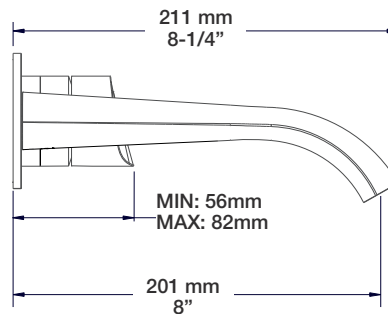

BARIL

Fiche Technique / Spec Sheet

B47-8100-00L-xx

STYLE X FONCTION

Description

- Robinet de lavabo mural monocommande, renvoi non inclus
- Aérateur orientable (sauf B47-8100-00L-xx-050)
- Single lever wall-mounted lavatory faucet, drain not included
- Adjustable aerator (except B47-8100-00L-xx-050)

Débit / Flow rate (pour option écologiques / for eco friendly options)

B47-8100-00L-xx	B47-8100-00L-xx-120	B47-8100-00L-xx-100	B47-8100-00L-xx-050
- 5,7 l/min - 60 psi	- 4,5 l/min - 60 psi	- 3,7 l/min - 60 psi	- 1,9 l/min - 60 psi
- 1.5 gpm - 60 psi	- 1.2 gpm - 60 psi	- 1.0 gpm - 60 psi	- 0.5 gpm - 60 psi

*[L= laiton satiné / satin brass, T= bronze vénitien / venitian bronze, V= cuivre satiné / satin copper, Y= nickel poli / polished nickel]

Inclus / Included

ROU-8147-04-B

T47-8100-00L-xx