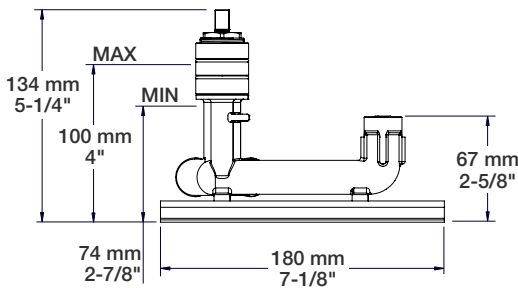

Inclus / Included