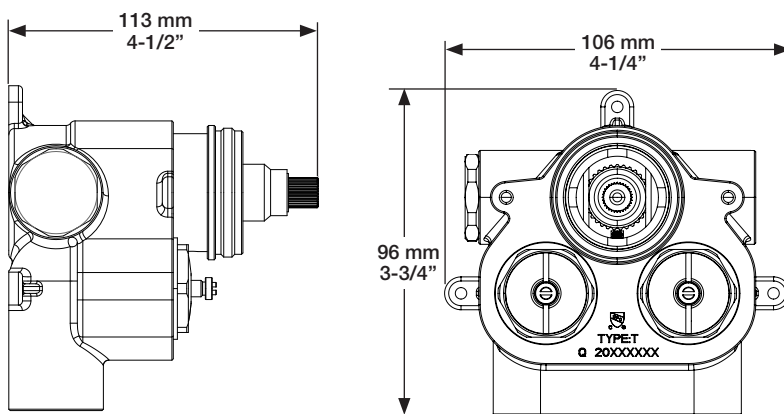

## Inclus / Included

RVA-3404-00-B

ADA

Ø 173mm  
6 3/4"

T18-9404-00-xx