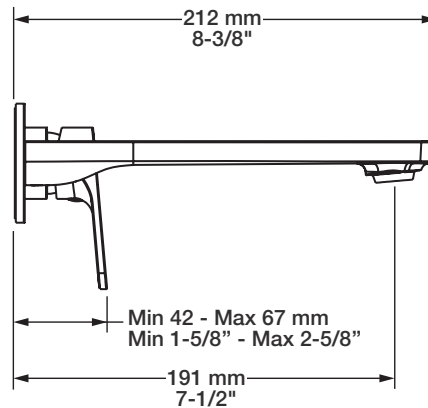

T04-8100-00L-xx