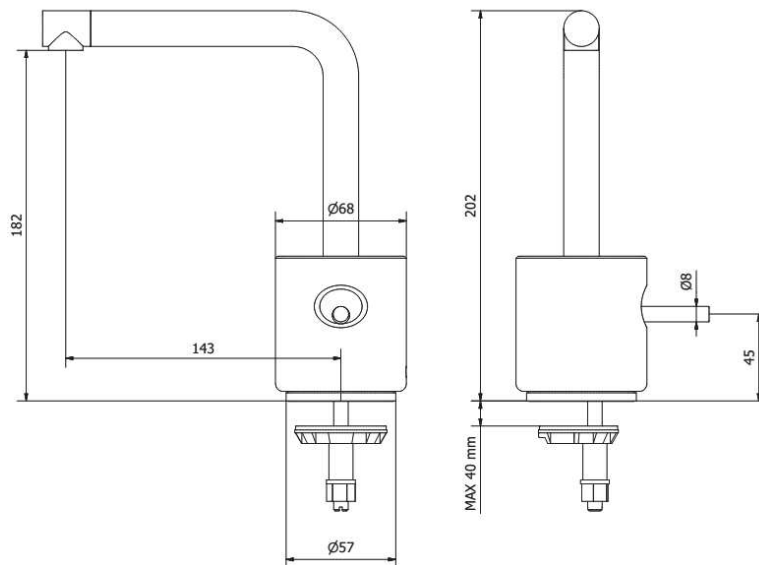

UR14NM

Product Description

Urban single-hole lavatory faucet

- solid brass construction
- crystal clear water flow
- single volume and temperature joystick control
- press pop-up drain with overflow included
- 3/8" connection

height: 7¹⁵/₁₆"

overall projection: 7⁷/₁₆"

flow rate: 1.5 gpm**

FINISHES

Standard

Polished chrome (pc)

Custom

15 custom finishes available

(ask your local Aquabass authorized dealer for details)

**Optional low flow regulator: #ABAE31221900000 (1.2 gpm), must be pre-installed by Aquabass.

AQUABRASS

Parts list			
ELEM	CODE	DESCRIPTION	QT
1	AC0012460	Welded spout Ø18.5 H129 L164	1
2	AQ0009416	OR 9x1 NBR 70 SH	1
3	AC0012456	Insert for aerator Ø17.9 M12x1 M16.5x1 H14	1
4	AQ0014890	Perlator cachè TT	1
5	AC0012561	Ring Ø22 Ø18.9 H2	1
6	AQ0015009	OR 19x1 NBR 70 SH	1
7	AQ0014845	Marble cover Ø68 H70 maquina's black	1
8	AQ0009818	OR 14x1.78 NBR 70 SH	2
9	AQ0004610	OR 12.42x1.78 NBR 70 SH	1
10	AS0012424	Insert for spout M16x1 H23	1
11	AQ0014891	Reduction flow Ø10 1.5 GPM (31.2220.00001)	1
12	AQ0014892	Elastic ring Ø10 UNI 472	1
13	AQ0014774	Antifriction ring Ø55.3 Ø52.9 Ø49.1 H11	1
14	AC0012428	Ring Ø55.2 H28	1
15	AQ0014775	Antifriction ring Ø55.3 Ø51.2 H10	1
16	AQ0013363	OR 41x2 NBR 70 SH	1
17	AC0012416	Mixer body Ø55 Ø51 H65	1
18	AQ0014769	Ceramic cartridge Ø25 open M6x1	1
19	AQ0004600	OR 15.6x1.78 NBR 70 SH	1
20	AQ0006586	OR 25.12x1.78 NBR 70 SH	1
21	AC0012426	Cartridge's nut M28x1 Ø30 H13	1
22	AQ0010327	OR 4x1 NBR 70 SH	1
23	AQ0010432	OR 50.52x1.78 NBR 70 SH	2
24	AQ0001410	OR 4.2x1.9 NBR 70 SH	2
25	AS0010569	Plug M8x1 H11 CH3	2
26	AQ0001091	Grubscrew M6x10 flat point	1
27	AC0012427	Base Ø57 H6.5	1
28	AQ0014771	OR 52x2 NBR 70 SH	1
29	AC0012425	Rod Ø5 H45 M6x1	1
30	AQ0013420	Fixing set	1
31	AQ0014772	Inox hose M12x1 G3/8" F L400 DN8	2
32	AQ0009837	Simple rapid waste 1"1/4	1