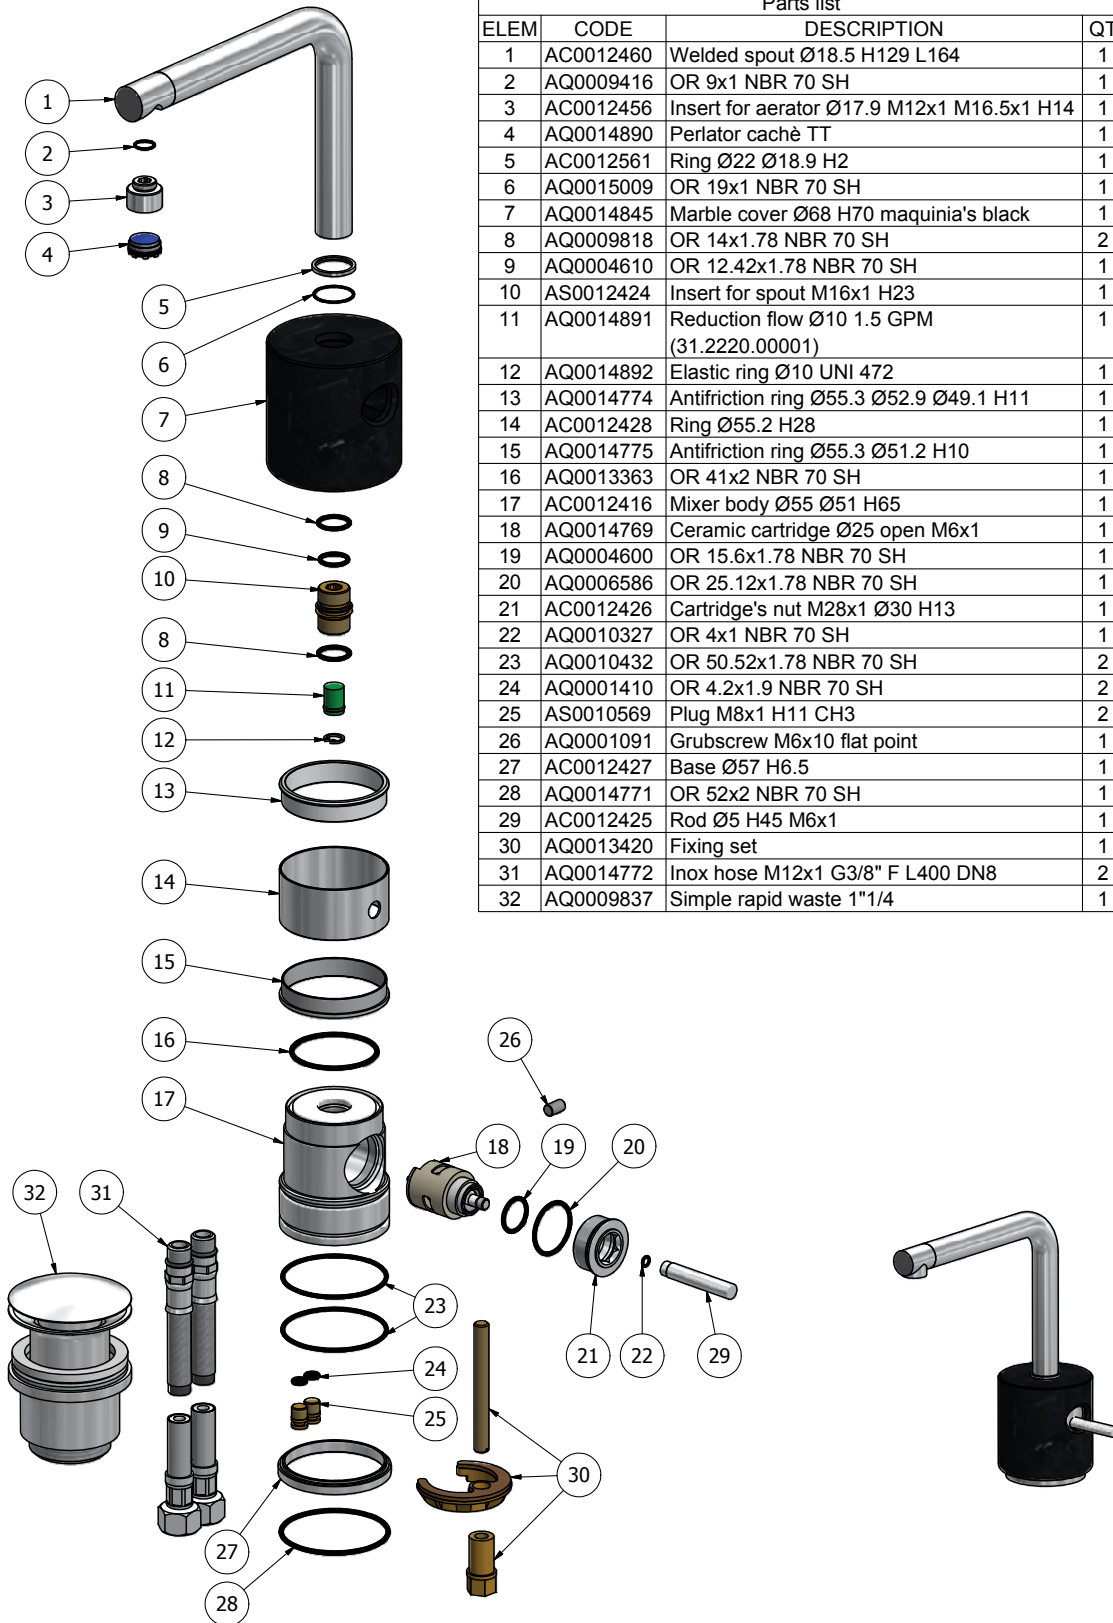

UR14NM

Product Description

Urban single-hole lavatory faucet

- solid brass construction
- crystal clear water flow
- single volume and temperature joystick control
- press pop-up drain with overflow included
- 3/8" connection

height: 7¹⁵/₁₆"

overall projection: 7⁷/₁₆"

flow rate: 1.5 gpm**

FINISHES

Standard

Polished chrome (pc)

Custom

15 custom finishes available

(ask your local Aquabass authorized dealer for details)

**Optional low flow regulator: #ABAE31221900000 (1.2 gpm), must be pre-installed by Aquabass.

AQUABRASS

Parts list			
ELEM	CODE	DESCRIPTION	QT
1	AC0012460	Welded spout Ø18.5 H129 L164	1
2	AQ0009416	OR 9x1 NBR 70 SH	1
3	AC0012456	Insert for aerator Ø17.9 M12x1 M16.5x1 H14	1
4	AQ0014890	Perlator cachè TT	1
5	AC0012561	Ring Ø22 Ø18.9 H2	1
6	AQ0015009	OR 19x1 NBR 70 SH	1
7	AQ0014845	Marble cover Ø68 H70 maquina's black	1
8	AQ0009818	OR 14x1.78 NBR 70 SH	2
9	AQ0004610	OR 12.42x1.78 NBR 70 SH	1
10	AS0012424	Insert for spout M16x1 H23	1
11	AQ0014891	Reduction flow Ø10 1.5 GPM (31.2220.00001)	1
12	AQ0014892	Elastic ring Ø10 UNI 472	1
13	AQ0014774	Antifriction ring Ø55.3 Ø52.9 Ø49.1 H11	1
14	AC0012428	Ring Ø55.2 H28	1
15	AQ0014775	Antifriction ring Ø55.3 Ø51.2 H10	1
16	AQ0013363	OR 41x2 NBR 70 SH	1
17	AC0012416	Mixer body Ø55 Ø51 H65	1
18	AQ0014769	Ceramic cartridge Ø25 open M6x1	1
19	AQ0004600	OR 15.6x1.78 NBR 70 SH	1
20	AQ0006586	OR 25.12x1.78 NBR 70 SH	1
21	AC0012426	Cartridge's nut M28x1 Ø30 H13	1
22	AQ0010327	OR 4x1 NBR 70 SH	1
23	AQ0010432	OR 50.52x1.78 NBR 70 SH	2
24	AQ0001410	OR 4.2x1.9 NBR 70 SH	2
25	AS0010569	Plug M8x1 H11 CH3	2
26	AQ0001091	Grubscrew M6x10 flat point	1
27	AC0012427	Base Ø57 H6.5	1
28	AQ0014771	OR 52x2 NBR 70 SH	1
29	AC0012425	Rod Ø5 H45 M6x1	1
30	AQ0013420	Fixing set	1
31	AQ0014772	Inox hose M12x1 G3/8" F L400 DN8	2
32	AQ0009837	Simple rapid waste 1"1/4	1