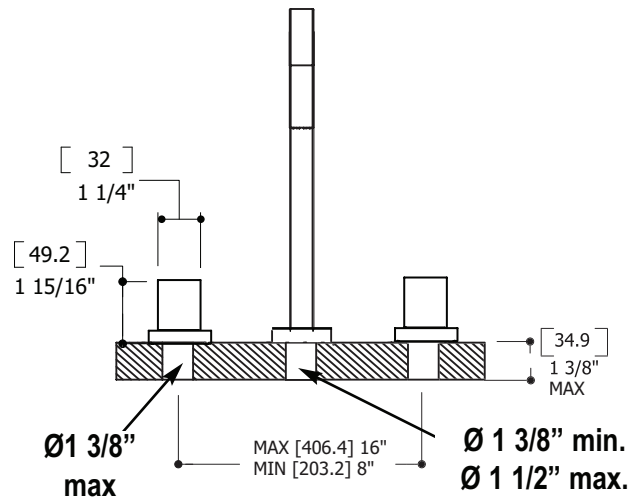

FEATURES

Solid brass construction
 Aerated water flow
 Press pop-up drain with overflow # ABDR00699
 Ceramic cartridge # hot ABCA30911 cold ABCA30921
 1/2" connection

FINISHES

Standard
 polished chrome (pc)
 Custom
 20 custom finishes available
 (ask your local Aquabrass authorized dealer for details)

WARRANTY

Residential: Limited lifetime warranty to original purchaser
 Commercial: Two years warranty
 (Complete warranty available at www.aquabrass.com/warranty)

SPECS AT LARGE

Overall spout projection: 7"
 CC spout projection: 5 7/8"
 Total faucet height: 11"
 Flow rate: 2.2 gpm
 Mounting hole: 1 3/8"
 Counter depth: 1 3/8"

EXPLOSION PARTS