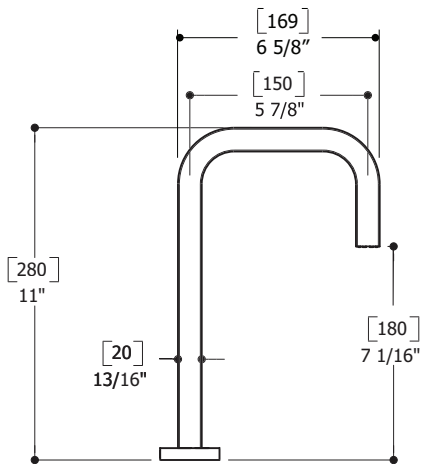

FEATURES

Solid brass construction
 Aerated water flow
 Press pop-up drain with overflow # ABDR00699
 Ceramic cartridge # hot ABCA30911 cold ABCA30921
 1/2" connection

FINISHES

Standard
 polished chrome (pc)
 Custom
 20 custom finishes available
 (ask your local Aquabrass authorized dealer for details)

WARRANTY

Residential: Limited lifetime warranty to original purchaser
 Commercial: Two years warranty
 (Complete warranty available at www.aquabrass.com/warranty)

SPECS AT LARGE

Overall spout projection: 7"
 CC spout projection: 5 7/8"
 Total faucet height: 11"
 Flow rate: 2.2 gpm
 Mounting hole: 1 3/8"
 Counter depth: 1 3/8"

EXPLOSION PARTS