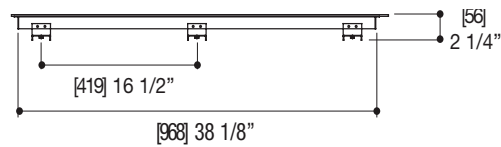

waterproof wallmount remote control for chromotherapy

top view

front view

side view