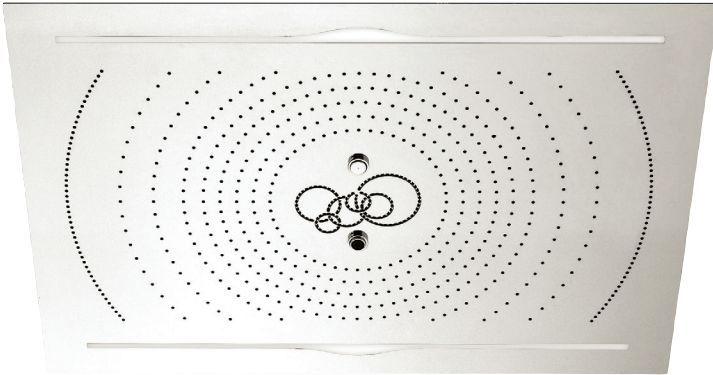

**FEATURES**

Stainless steel construction  
 5 functions: rain, intense rain, mist, water column, curtain  
 Chromotherapy - 7 colors with adjustable light speed  
 5 shut-off valves required

Waterproof wallmount remote control for chromotherapy included

Flow rate: varies between functions

**FINISHES**

**Standard**  
 Polished stainless steel (pss)

**WARRANTY**

Residential / commercial: Two years warranty  
 (Complete warranty available at [www.aquabress.com/warranty](http://www.aquabress.com/warranty))

waterproof wallmount remote control for chromotherapy

top view

front view

side view