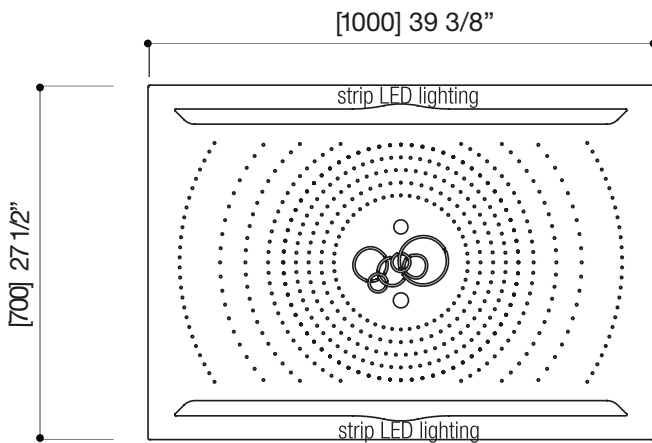

**FEATURES**

Stainless steel construction  
 5 functions: rain, intense rain, mist, water column, curtain  
 Chromotherapy - 7 colors with adjustable light speed  
 5 shut-off valves required

Waterproof wallmount remote control for chromotherapy included

waterproof wallmount remote control for chromotherapy

top view

front view

side view