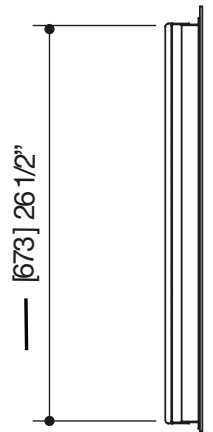

waterproof wallmount remote control for chromotherapy

top view

front view

side view