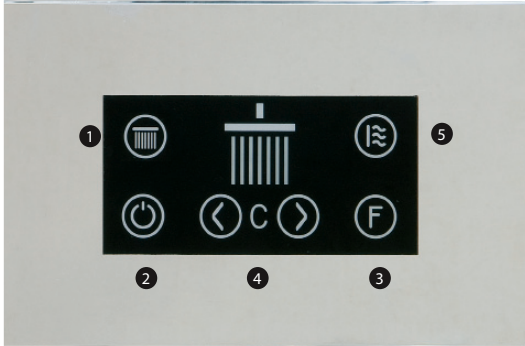

INCLUDED WITH THE 918 CURA AQUADEMY

TOUCHPAD FEATURES

- 1 function selector
- 2 on / off
- 3 chromotherapy function selector:
  - color rotation
  - color set
  - on / off
- 4 color selection
- 5 aromatherapy on / off