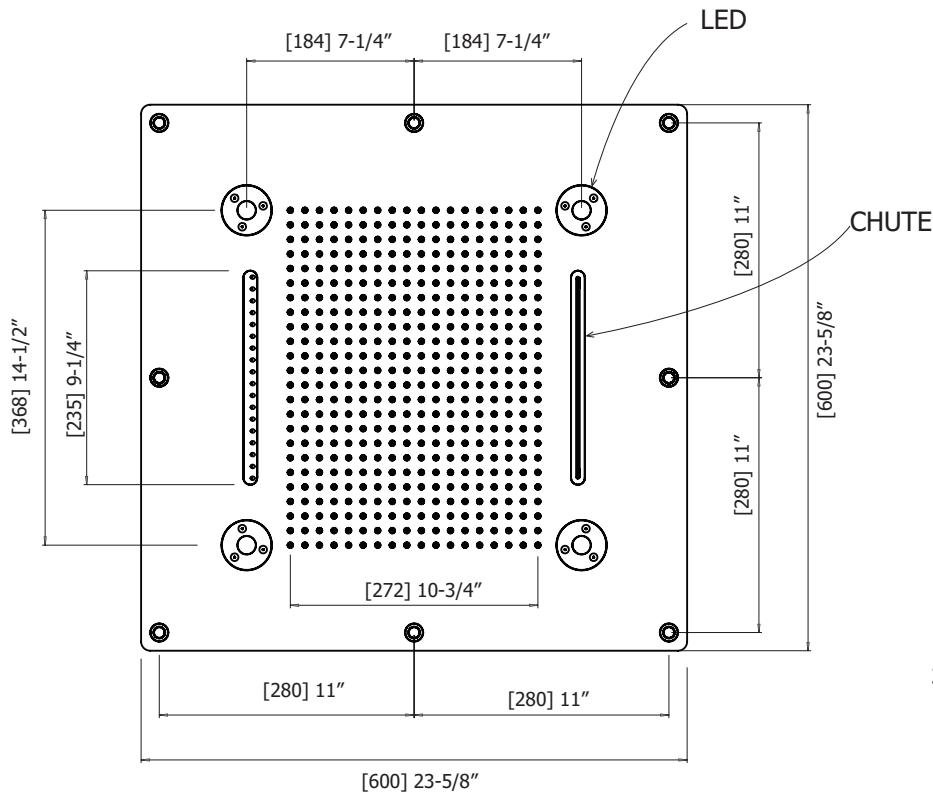

FEATURES

Stainless steel construction
4 functions: rain, chute, mist, jets curtain
Chromatherapy - 16 color shades from 4 RGB LED lamps
Aromatherapy - 3 scents: floral, energy, relax
(wallmount diffuser included)
Wallmount digital touchpad (5 settings)
Thermostatic valve required (minimum of 1 volume control recommended)

Flow rate: varies between functions

FINISHES

Standard
Polished stainless steel (pss)

WARRANTY

Residential / commercial: Two years warranty
(Complete warranty available at www.aquabress.com/warranty)

CONTROL PANEL