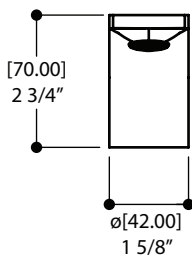

FEATURES

solid brass construction
 crystal clear water flow
 2 independent single volume and temperature mixing valves
 microphone handshower with 5' double-helix hidden hose
 1/2" NPT female connection

CODE & COMPLIANCE

SPECS AT LARGE

Overall spout projection: 9 3/4" Flow rate (tub filler): 5.5 gpm
 CC spout projection: 8 5/8" Flow rate (handshower): 2.5 gpm
 Total faucet height: 7 3/16"

Products and specifications shown are subject to change without notice. Please contact our technical support at tech@aquabrand.com for any further queries, replacement parts requests etc.