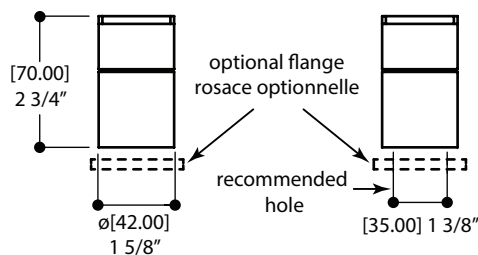

FEATURES

solid brass construction
 crystal clear water flow
 2 independent single volume and temperature mixing valves
 microphone handshower with 5' double-helix hidden hose
 1/2" NPT female connection

CODE & COMPLIANCE

SPECS AT LARGE

Overall spout projection: 9 3/4" Flow rate (tub filler): 5.5 gpm
 CC spout projection: 8 5/8" Flow rate (handshower): 2.5 gpm
 Total faucet height: 7 3/16"

Products and specifications shown are subject to change without notice. Please contact our technical support at tech@aquabrand.com for any further queries, replacement parts requests etc.