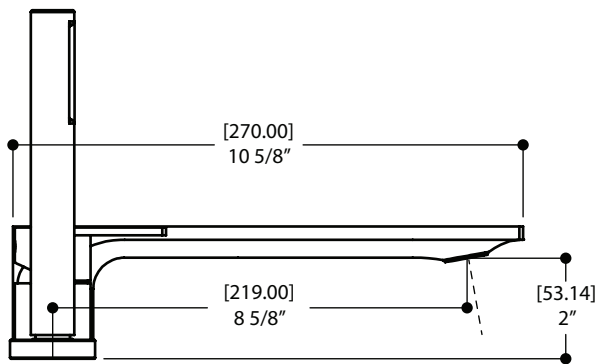

FEATURES

solid brass construction
 crystal clear water flow
 2 independent single volume and temperature mixing valves
 microphone handshower with 5' double-helix hidden hose
 1/2" NPT female connection

CODE & COMPLIANCE

SPECS AT LARGE

Overall spout projection: 9 3/4" Flow rate (tub filler): 5.5 gpm
 CC spout projection: 8 5/8" Flow rate (handshower): 2.5 gpm
 Total faucet height: 7 3/16"

Products and specifications shown are subject to change without notice. Please contact our technical support at tech@aquabrand.com for any further queries, replacement parts requests etc.