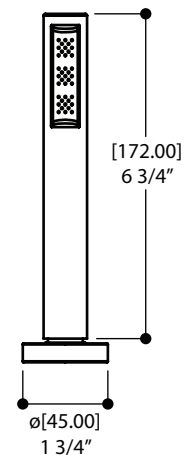

FEATURES

solid brass construction
 crystal clear water flow
 2 independent single volume and temperature mixing valves
 microphone handshower with 5' double-helix hidden hose
 1/2" NPT female connection

CODE & COMPLIANCE

SPECS AT LARGE

Overall spout projection: 9 3/4" Flow rate (tub filler): 5.5 gpm
 CC spout projection: 8 5/8" Flow rate (handshower): 2.5 gpm
 Total faucet height: 7 3/16"

Products and specifications shown are subject to change without notice. Please contact our technical support at tech@aquabrand.com for any further queries, replacement parts requests etc.