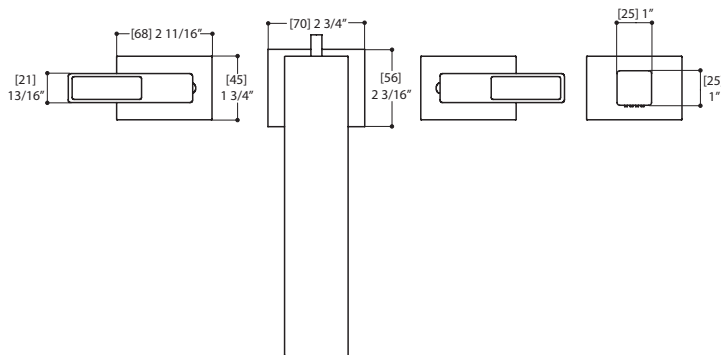

AQUABRASS

b-jou 84518

4-piece deckmount tub filler with handshower

FEATURES

- Solid brass construction
- Crystal clear water flow
- Microphone handshower with 5' double-helix hidden hose
- Pull-button diverter at the back of the spout
- 1/2" connection

CODE & COMPLIANCE

SPECS AT LARGE

- Overall spout projection: 8 7/8"
- Flow rate (tub filler): 9 gpm
- CC spout projection: 7 1/16"
- Flow rate (handshower): 2.5 gpm
- Total faucet height: 5 1/16"
- Mounting hole: 1 1/4"
- Counter depth: 1 3/8"

Recommended hole = \varnothing 1.25" for all four items

Aquabross cannot be held responsible for any technical or typographical errors or omissions contained within this document and reserves the right to make changes without prior notice.