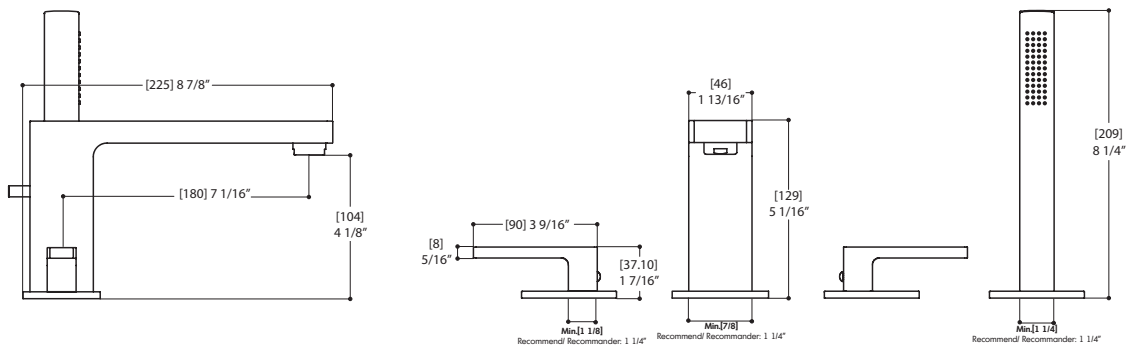

AQUABRASS

b-jou 84518

4-piece deckmount tub filler with handshower

FEATURES

- Solid brass construction
- Crystal clear water flow
- Microphone handshower with 5' double-helix hidden hose
- Pull-button diverter at the back of the spout
- 1/2" connection

CODE & COMPLIANCE

SPECS AT LARGE

- Overall spout projection: 8 7/8"
- Flow rate (tub filler): 9 gpm
- CC spout projection: 7 1/16"
- Flow rate (handshower): 2.5 gpm
- Total faucet height: 5 1/16"
- Mounting hole: 1 1/4"
- Counter depth: 1 3/8"

Recommended hole = \varnothing 1.25" for all four items

Aquabross cannot be held responsible for any technical or typographical errors or omissions contained within this document and reserves the right to make changes without prior notice.