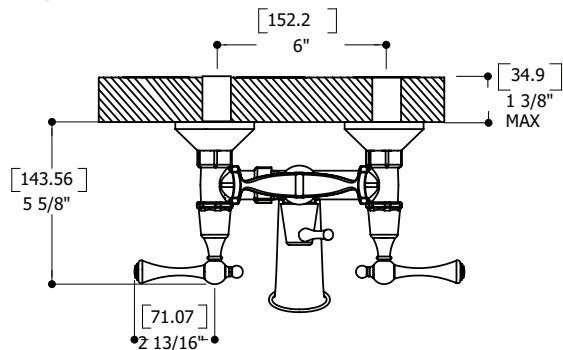

FEATURES

- Solid brass construction
- Cascading water flow
- Lever diverter valve
- Single spray handshower
- 5' brass hose
- Ceramic cartridge # hot ABCA30911 cold ABCA30921
- 3/4" NPT female connection

SPECS AT LARGE

- Overall spout projection: 6 5/8"
- Flow rate tub filler: 10 gpm
- CC spout projection: 4"
- Flow rate handshower: 2.5 gpm
- Total height: 12 3/8"
- Mounting hole: 1 3/8"

EXPLOSION PARTS