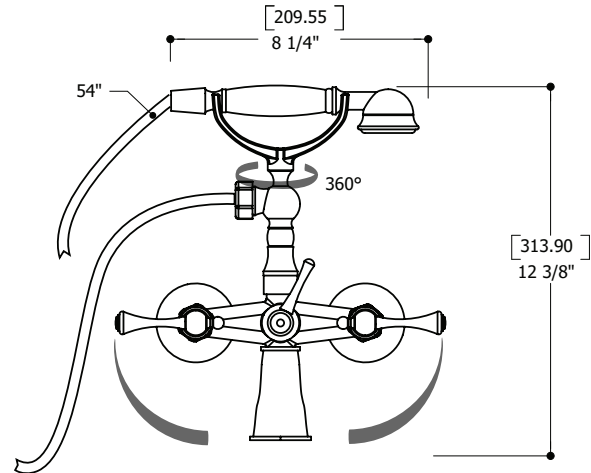

FEATURES

- Solid brass construction
- Cascading water flow
- Lever diverter valve
- Single spray handshower
- 5' brass hose
- Ceramic cartridge # hot ABCA30911 cold ABCA30921
- 3/4" NPT female connection

SPECS AT LARGE

- Overall spout projection: 6 5/8"
- Flow rate tub filler: 10 gpm
- CC spout projection: 4"
- Flow rate handshower: 2.5 gpm
- Total height: 12 3/8"
- Mounting hole: 1 3/8"

EXPLOSION PARTS