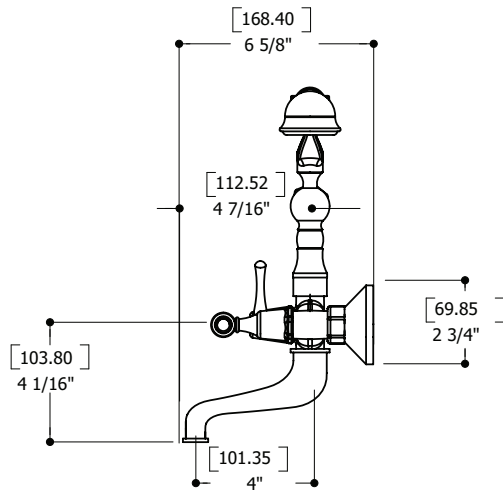

FEATURES

- Solid brass construction
- Cascading water flow
- Lever diverter valve
- Single spray handshower
- 5' brass hose
- Ceramic cartridge # hot ABCA30911 cold ABCA30921
- 3/4" NPT female connection

SPECS AT LARGE

- Overall spout projection: 6 5/8"
- Flow rate tub filler: 10 gpm
- CC spout projection: 4"
- Flow rate handshower: 2.5 gpm
- Total height: 12 3/8"
- Mounting hole: 1 3/8"

EXPLOSION PARTS