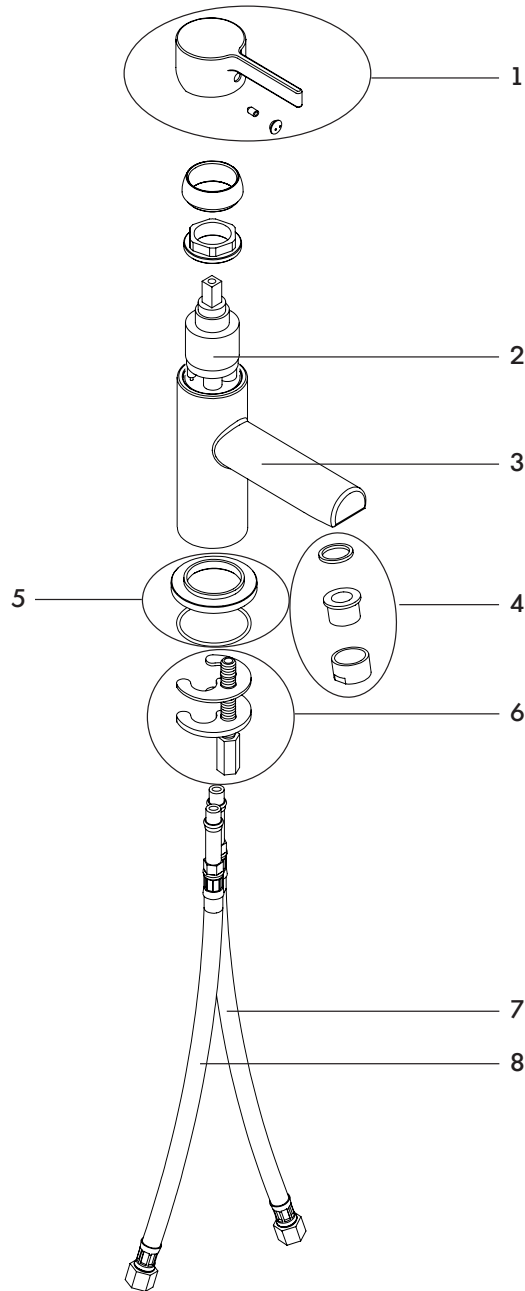

## FEATURES

- Solid brass construction - **LEAD FREE**
- Single volume and temperature lever control
- Aerated water flow
- Press pop-up drain with overflow # ABR00699
- Ceramic cartridge
- 3/8" connection
- 18" stainless steel braided supply hose

## SPECS AT LARGE

Overall spout projection: 6"  
 CC spout projection: 4 3/8"  
 Total faucet height: 5 7/8"

Flow rate: 1.5 gpm  
 Mounting hole: 1 3/8"  
 Counter depth: 1 3/8"

## EXPLOSION PARTS

Item	Code	English	Français
1	ABFC68273	Handle Kit	Ensemble poignée
2	ABCA04075	35mm cartridge	Cartouche 35mm
3	ABFC10475	Faucet body	Corps du robinet
4	ABAE14003	Aerator kit	Ensemble aérateur