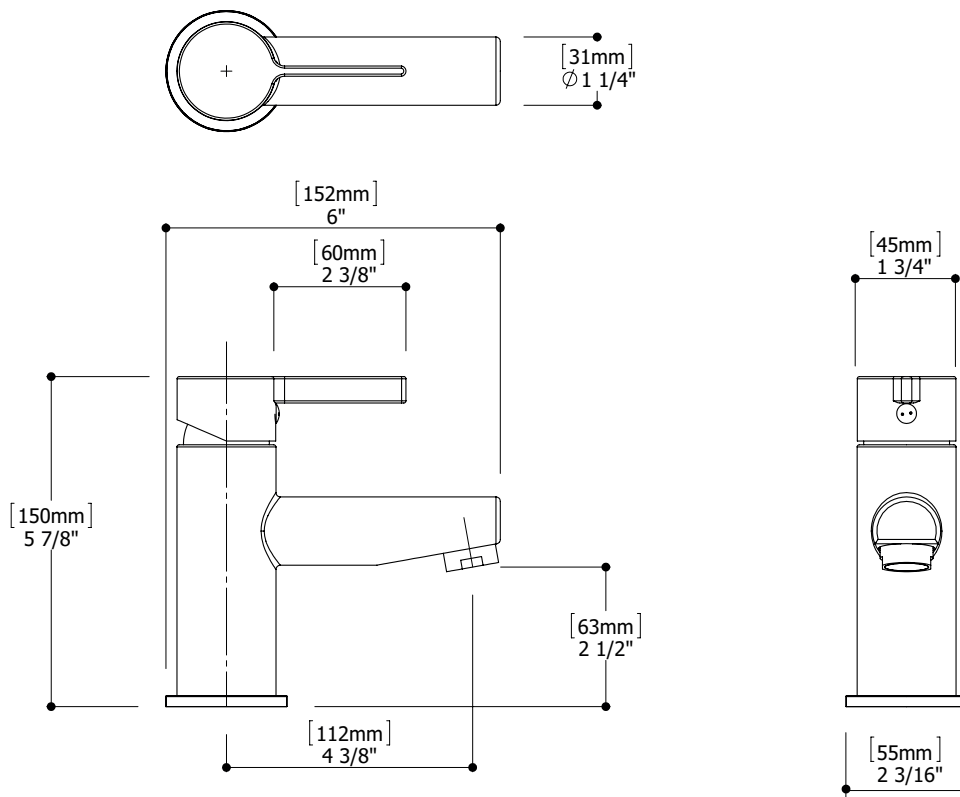

## SPECS AT LARGE

Overall spout projection: 6"  
 CC spout projection: 4 3/8"  
 Total faucet height: 5 7/8"

Flow rate: 1.5 gpm  
 Mounting hole: 1 3/8"  
 Counter depth: 1 3/8"