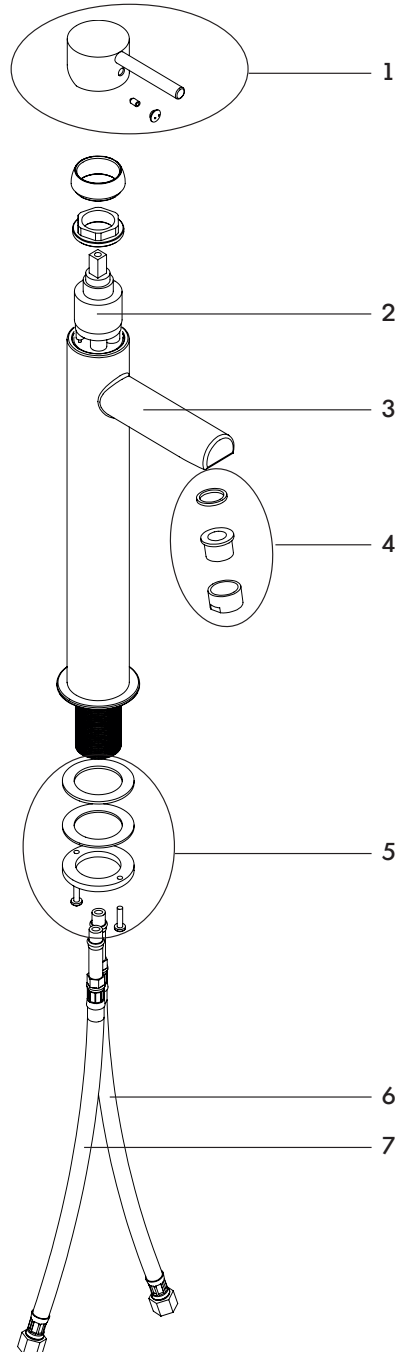

FEATURES

- Solid brass construction - **LEAD FREE**
- Single volume and temperature lever control
- Aerated water flow
- Press pop-up drain with overflow # ABDR00699
- Ceramic cartridge
- 3/8" connection
- 16" stainless steel braided supply hose

CODE & COMPLIANCE

AB1953

SPECS AT LARGE

- Overall spout projection: 8 7/16"
- Flow rate: 1.5 gpm
- CC spout projection: 6 3/4"
- Mounting hole: 1 3/8"
- Total faucet height: 13 1/16"
- Counter depth: 1 3/8"

EXPLOSION PARTS

Item	Code	Description
1	ABFC12875	Handle Kit
2	ABCA04075	35mm cartridge
3	ABFC61088	Faucet body
4	ABAE14007	Aerator kit

Item	Code	Description
5	ABFP09172	Retainer kit
6	ABFH09227	Cold water hose
7	ABFH09224	Hot water hose