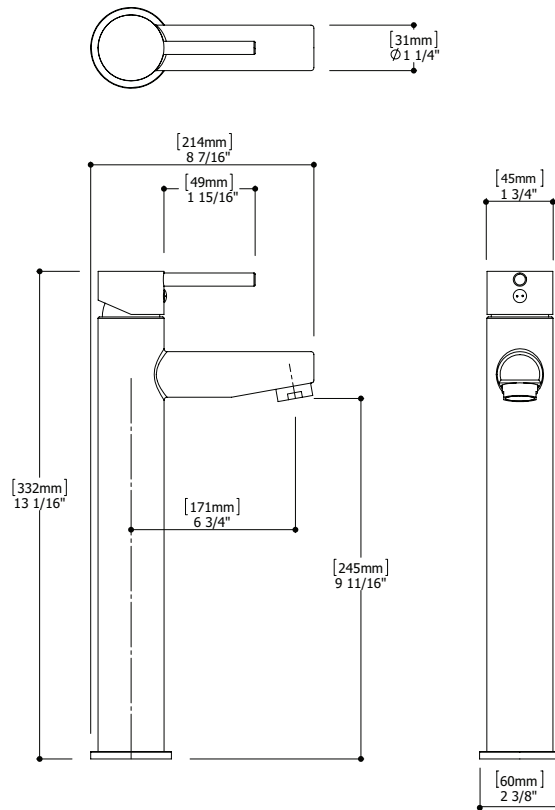

FEATURES

- Solid brass construction - **LEAD FREE**
- Single volume and temperature lever control
- Aerated water flow
- Press pop-up drain with overflow # ABDR00699
- Ceramic cartridge
- 3/8" connection
- 16" stainless steel braided supply hose

CODE & COMPLIANCE

AB1953

SPECS AT LARGE

- Overall spout projection: 8 7/16"
- Flow rate: 1.5 gpm
- CC spout projection: 6 3/4"
- Mounting hole: 1 3/8"
- Total faucet height: 13 1/16"
- Counter depth: 1 3/8"

EXPLOSION PARTS

Item	Code	Description
1	ABFC12875	Handle Kit
2	ABCA04075	35mm cartridge
3	ABFC61088	Faucet body
4	ABAE14007	Aerator kit

Item	Code	Description
5	ABFP09172	Retainer kit
6	ABFH09227	Cold water hose
7	ABFH09224	Hot water hose