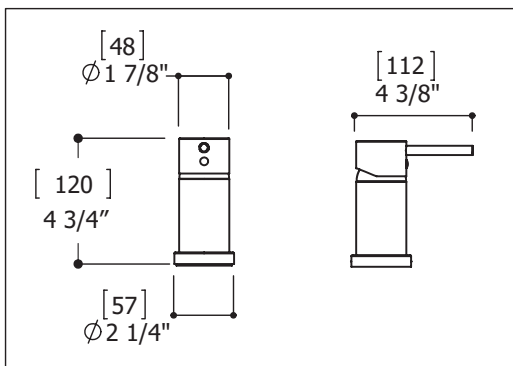

mixing valve