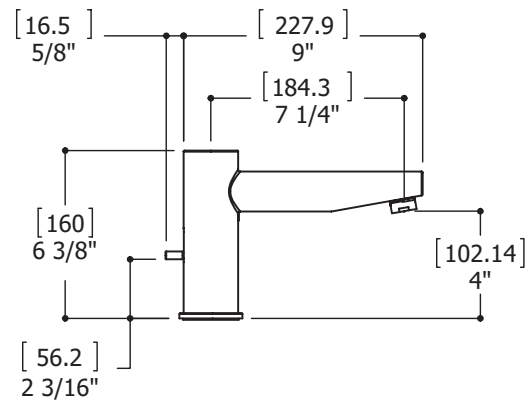

FEATURES

- Solid brass construction
- Pressure balance volume control mixing valve
- Single spray microphone handshower
- 5' double-helix hidden hose
- Pull-button diverter at the back of spout
- 1/2" connection

SPECS AT LARGE

- | | |
|-------------------------------|-------------------------------|
| Overall spout projection: 9" | Flow rate tub filler: 5.5 gpm |
| CC spout projection: 7 1/4" | Flow rate handshower: 2.5 gpm |
| Total faucet height: 6 3/8" | Mounting hole: 1 3/8" |
| Total hdshower height: 7 7/8" | Counter depth: 1 3/8" |