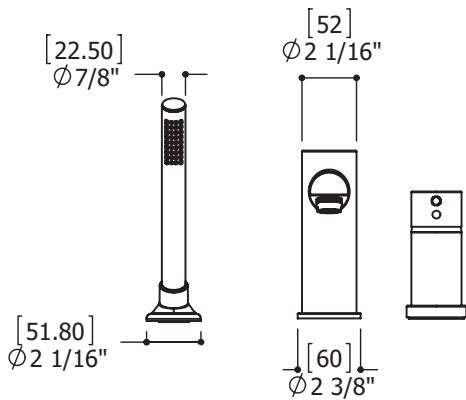

FEATURES

- Solid brass construction
- Pressure balance volume control mixing valve
- Single spray microphone handshower
- 5' double-helix hidden hose
- Pull-button diverter at the back of spout
- 1/2" connection

SPECS AT LARGE

- | | |
|-------------------------------|-------------------------------|
| Overall spout projection: 9" | Flow rate tub filler: 5.5 gpm |
| CC spout projection: 7 1/4" | Flow rate handshower: 2.5 gpm |
| Total faucet height: 6 3/8" | Mounting hole: 1 3/8" |
| Total hdshower height: 7 7/8" | Counter depth: 1 3/8" |