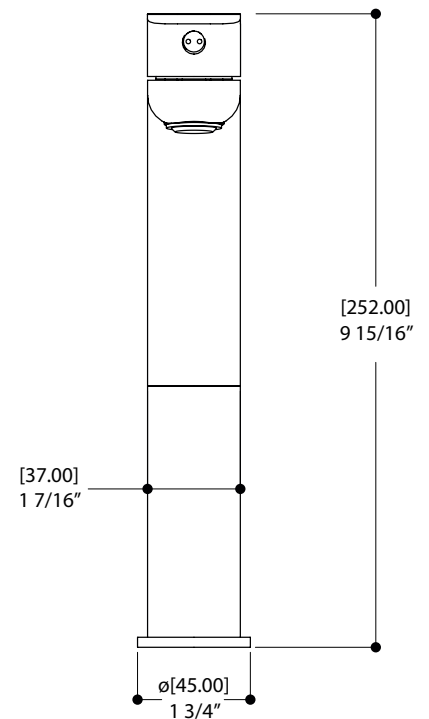

FEATURES

Solid brass construction
 Crystal clear water flow
 Anti-scaling pivoting aerator (10°)
 Press pop-up drain with overflow included
 3/8" connection

FINISHES

Standard
 Polished chrome (pc)
 Electro black (ebk)

WARRANTY

Residential: Limited lifetime warranty to original purchaser
 Commercial: Two years warranty
 (Complete warranty available at www.aquabross.com/warranty)

CODE & COMPLIANCE

SPECS AT LARGE

Overall spout projection: 7"	Flow rate: 2 gpm
CC spout projection: 4 15/16"	Mounting hole: 1 3/8"
Total faucet height: 9 15/16"	Counter depth: 1 3/8"