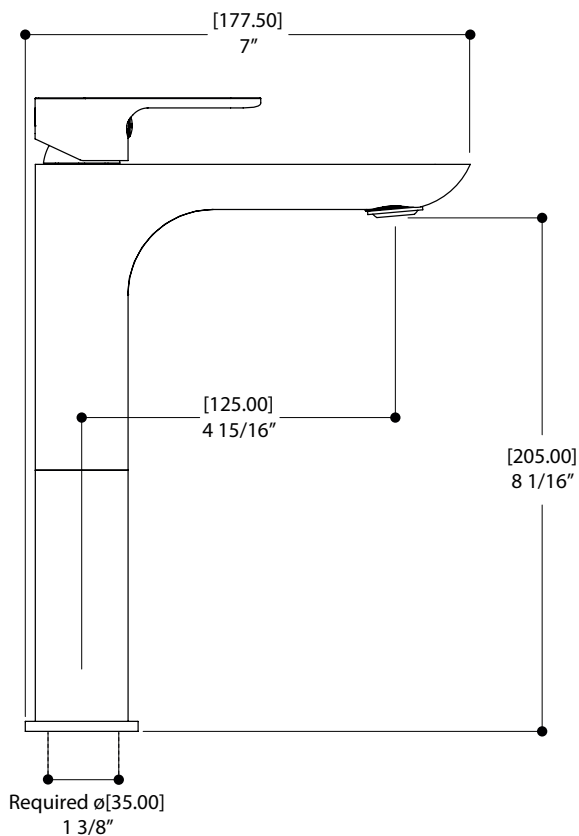

FEATURES

Solid brass construction
 Crystal clear water flow
 Anti-scaling pivoting aerator (10°)
 Press pop-up drain with overflow included
 3/8" connection

FINISHES

Standard
 Polished chrome (pc)
 Electro black (ebk)

WARRANTY

Residential: Limited lifetime warranty to original purchaser
 Commercial: Two years warranty
 (Complete warranty available at www.aquabross.com/warranty)

CODE & COMPLIANCE

SPECS AT LARGE

Overall spout projection: 7"	Flow rate: 2 gpm
CC spout projection: 4 15/16"	Mounting hole: 1 3/8"
Total faucet height: 9 15/16"	Counter depth: 1 3/8"