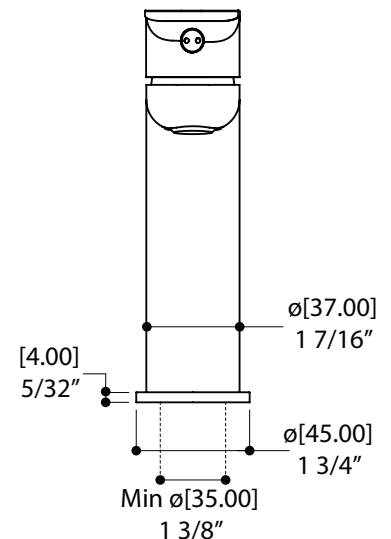

AQUABRASS

Must 56014

single-hole lavatory faucet

FEATURES

Solid brass construction
Crystal clear water flow
Anti-scaling pivoting aerator (10°)
Press pop-up drain with overflow included
3/8" connection

FINISHES

CODE & COMPLIANCE

SPECS AT LARGE

Overall spout projection: 7 "
CC spout projection: 4 15/16 "
Total faucet height: 6 1/16 "

Flow rate: 2 gpm
Mounting hole: 1 3/8 "
Counter depth: 1 3/8 "

Aquabrace cannot be held responsible for any technical or typographical errors or omissions contained within this document and reserves the right to make changes without prior notice.