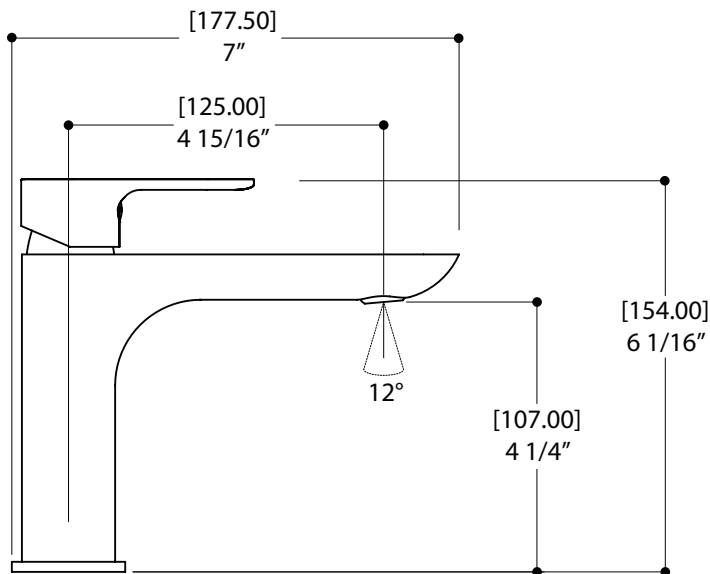

AQUABRASS

Must 56014

single-hole lavatory faucet

FEATURES

Solid brass construction
Crystal clear water flow
Anti-scaling pivoting aerator (10°)
Press pop-up drain with overflow included
3/8" connection

FINISHES

CODE & COMPLIANCE

SPECS AT LARGE

Overall spout projection: 7 "
CC spout projection: 4 15/16 "
Total faucet height: 6 1/16 "

Flow rate: 2 gpm
Mounting hole: 1 3/8 "
Counter depth: 1 3/8 "

Aquabrace cannot be held responsible for any technical or typographical errors or omissions contained within this document and reserves the right to make changes without prior notice.