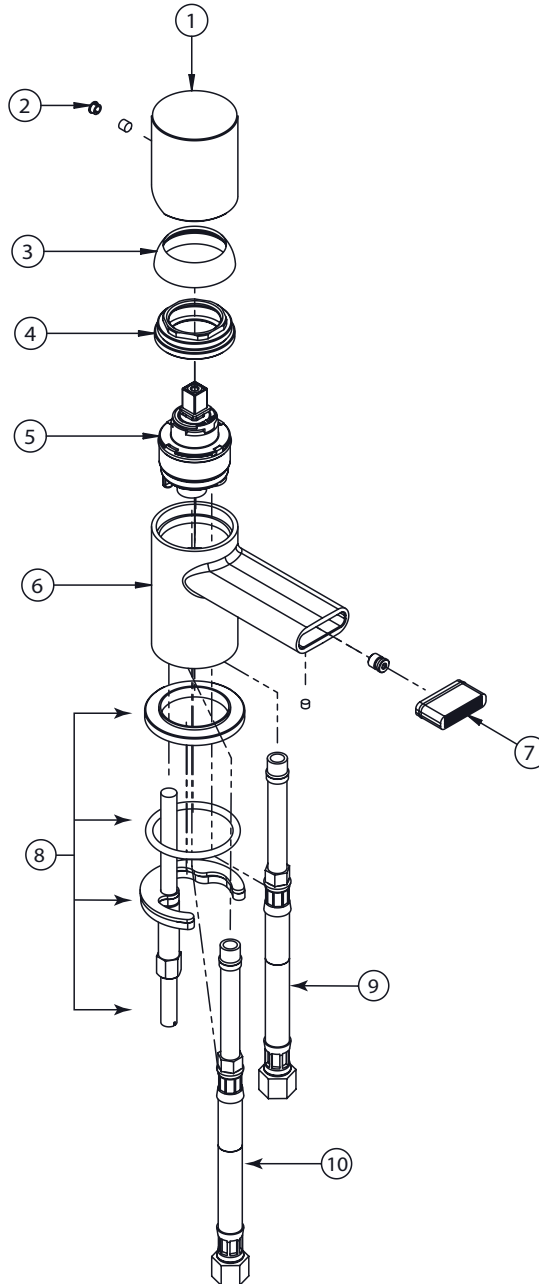

FEATURES

- Solid brass construction
- Single volume and temperature control
- Aerated water flow
- Press pop-up drain with overflow # ABDR00699
- Ceramic cartridge
- 3/8" connection
- 17 3/4" stainless steel braided supply hose

Commercial: Two years warranty

(Complete warranty available at www.aquabress.com/warranty)

SPECS AT LARGE

Overall spout projection: 4 3/8"

Flow rate: 1.1 gpm

CC spout projection: 3 1/2"

Mounting hole: 1 3/8"

Total faucet height: 5 1/16"

Counter depth: 1 3/8"

Service Parts

Item	code	Description
1	ABFC54094	Handle
2	ABFC54095	Decorative cap
3	ABFC54097	Dome cap
4	ABFP54098	Retainer ring
5	ABCA54099	Cartridge
6	ABFC54059	Faucet body

Item	code	Description
7	ABAE54090	Aerator
8	ABFP54091	Retainer kit
9	ABFH54093	Cold water supply hose
10	ABFH54092	Hot water supply hose