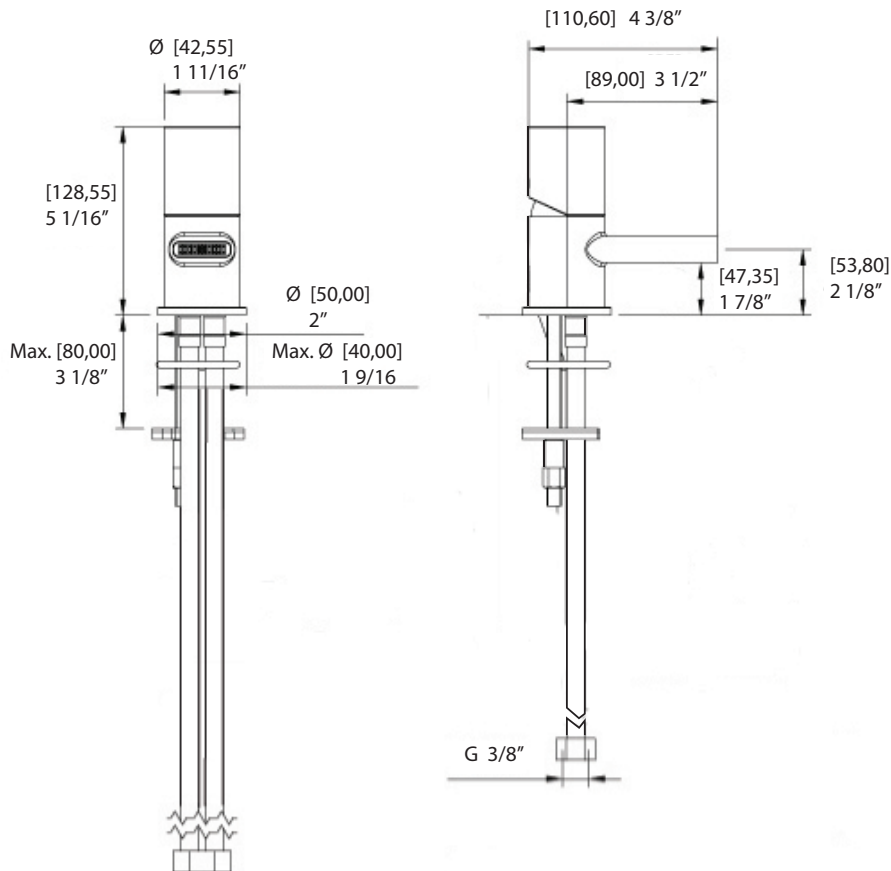

FEATURES

- Solid brass construction
- Single volume and temperature control
- Aerated water flow
- Press pop-up drain with overflow # ABDR00699
- Ceramic cartridge
- 3/8" connection
- 17 3/4" stainless steel braided supply hose

Commercial: Two years warranty

(Complete warranty available at www.aquabress.com/warranty)

SPECS AT LARGE

Overall spout projection: 4 3/8"

Flow rate: 1.1 gpm

CC spout projection: 3 1/2"

Mounting hole: 1 3/8"

Total faucet height: 5 1/16"

Counter depth: 1 3/8"

Service Parts

Item	code	Description
1	ABFC54094	Handle
2	ABFC54095	Decorative cap
3	ABFC54097	Dome cap
4	ABFP54098	Retainer ring
5	ABCA54099	Cartridge
6	ABFC54059	Faucet body