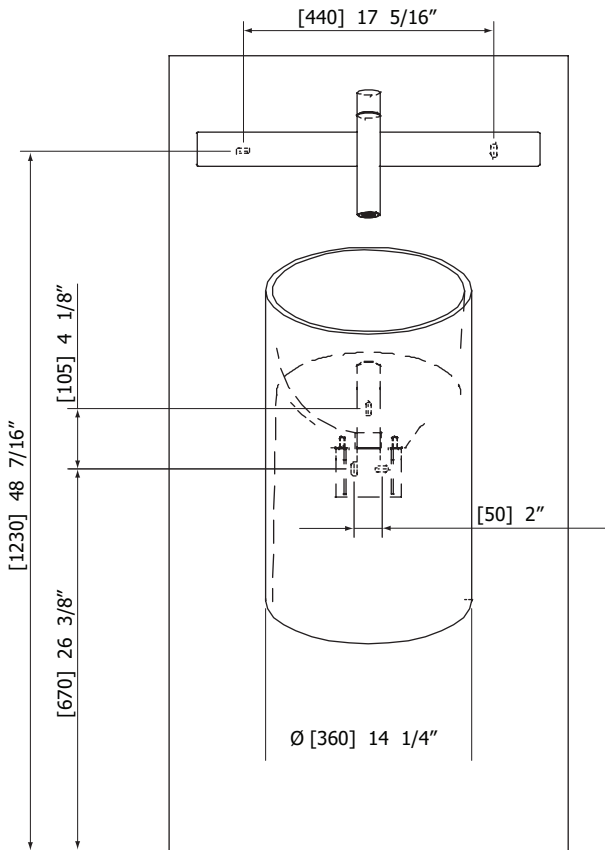

FEATURES

Cristalplant™ construction
 Pop-up drain with overflow # ABR51992
 P-trap # ABFC51987

COLOR

White (wh)

WARRANTY

Residential: Limited lifetime warranty to original purchaser
 Commercial: Two year warranty
 (Complete warranty available at www.aquabross.com/warranty)

SPECS AT LARGE

Total diameter: 14 1/4"

Total height: 23 3/4"

EXPLOSION PARTS