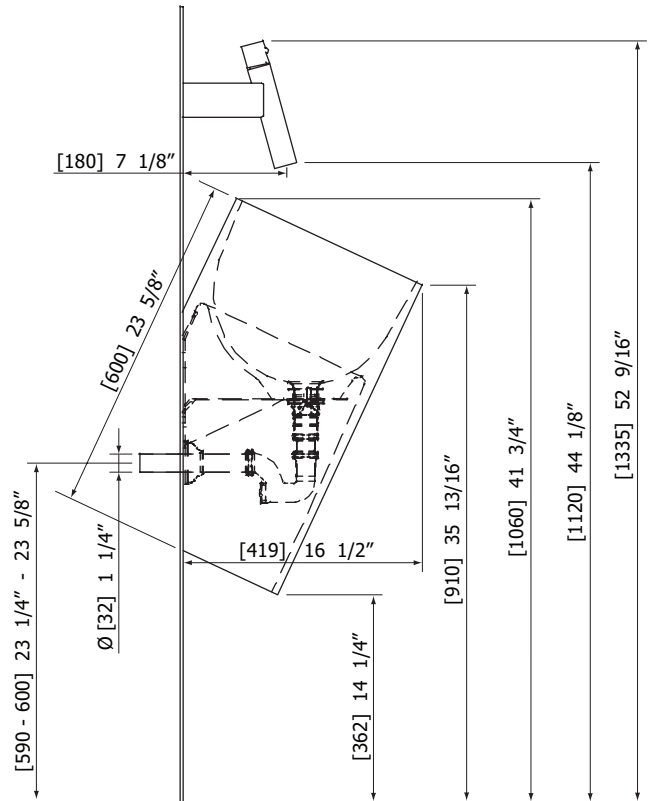

FEATURES

Cristalplant™ construction
 Pop-up drain with overflow # ABR51992
 P-trap # ABFC51987

COLOR

White (wh)

WARRANTY

Residential: Limited lifetime warranty to original purchaser
 Commercial: Two year warranty
 (Complete warranty available at www.aquabross.com/warranty)

SPECS AT LARGE

Total diameter: 14 1/4"

Total height: 23 3/4"

EXPLOSION PARTS