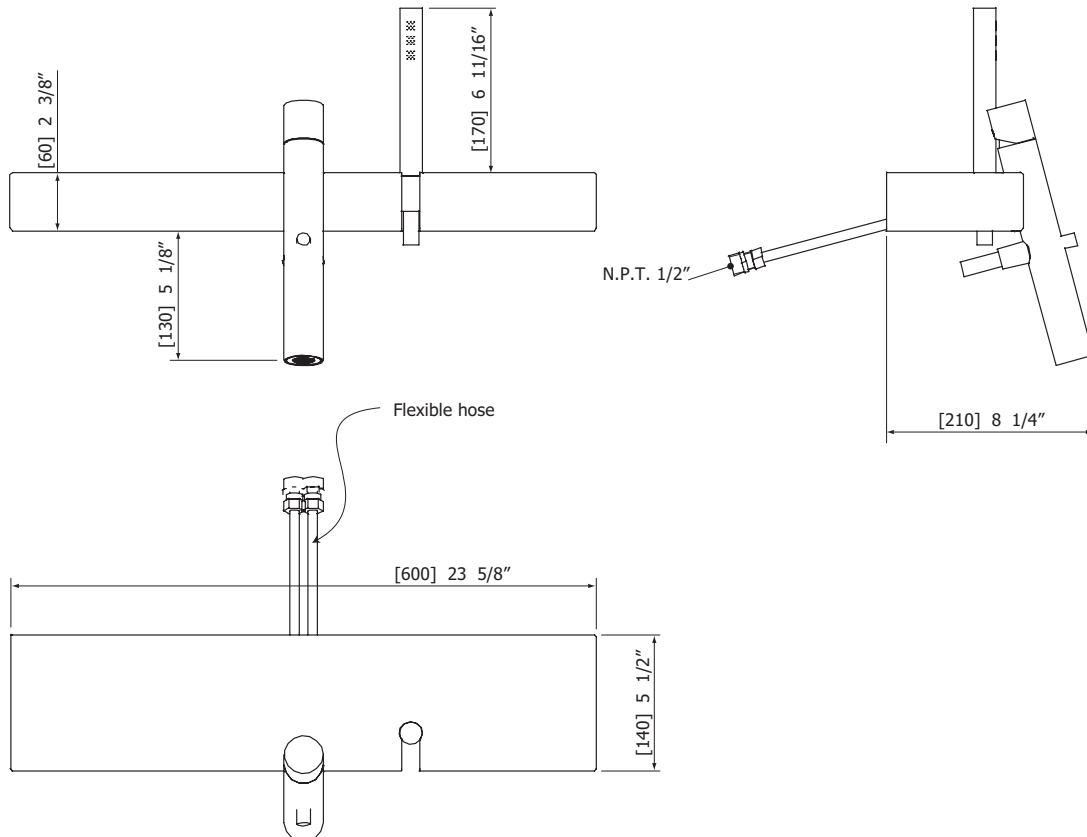

FEATURES

Solid brass construction (faucet) and Cristalplant™ (shelf)
 Single volume and temperature control
 Single spray microphone handshower
 5' reinforced pvc hose
 Aerated water flow
 Ceramic cartridge # ABCA51998
 Pull-button diverter on spout
 1/2" NPT male connection

SPECS AT LARGE

Overall spout projection: 8 1/4" Flow rate tub filler: 5.5 gpm
 Shelf: 23 5/8" x 5 1/2" x 2 3/8" Flow rate hdshower: 2.5 gpm

EXPLOSION PARTS