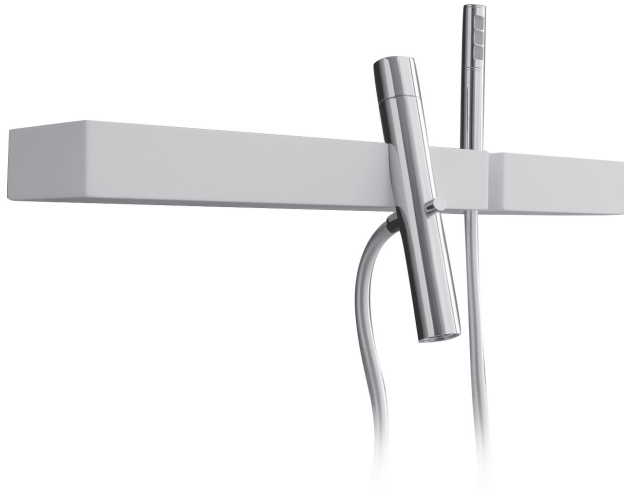

FEATURES

Solid brass construction (faucet) and Cristalplant™ (shelf)
 Single volume and temperature control
 Single spray microphone handshower
 5' reinforced pvc hose
 Aerated water flow
 Ceramic cartridge # ABCA51998
 Pull-button diverter on spout
 1/2" NPT male connection

SPECS AT LARGE

Overall spout projection: 8 1/4" Flow rate tub filler: 5.5 gpm
 Shelf: 23 5/8" x 5 1/2" x 2 3/8" Flow rate hdshower: 2.5 gpm

EXPLOSION PARTS