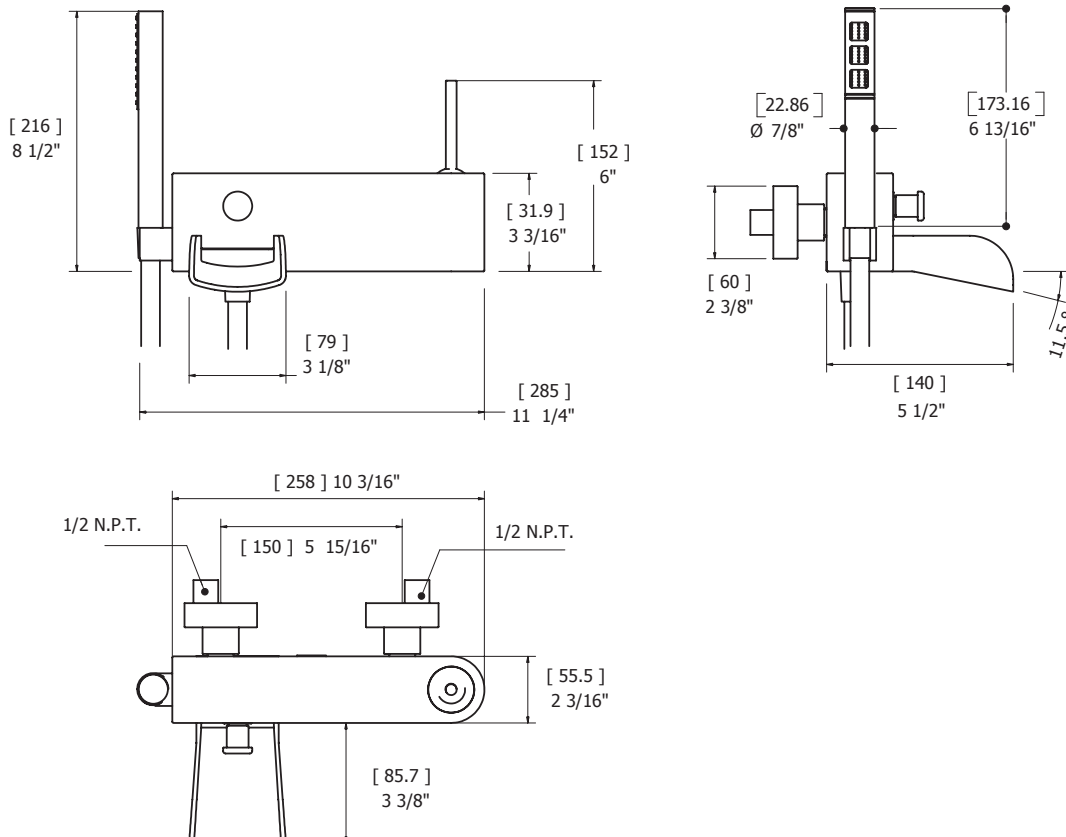

FEATURES

- Solid brass construction
- Single volume and temperature joystick control
- Single spray microphone handshower
- 5' reinforced PVC hose
- Pull button diverter
- Cascading water flow
- Ceramic cartridge # ABCA03240
- 1/2" NPT male connection

SPECS AT LARGE

- Overall spout projection: 5 1/2"
- Total faucet height: 6"
- Handshower height: 8 1/2"
- Flow rate tub filler: 5 gpm
- Flow rate handshower: 2.5 gpm
- Mounting hole: 1 3/8"

EXPLOSION PARTS