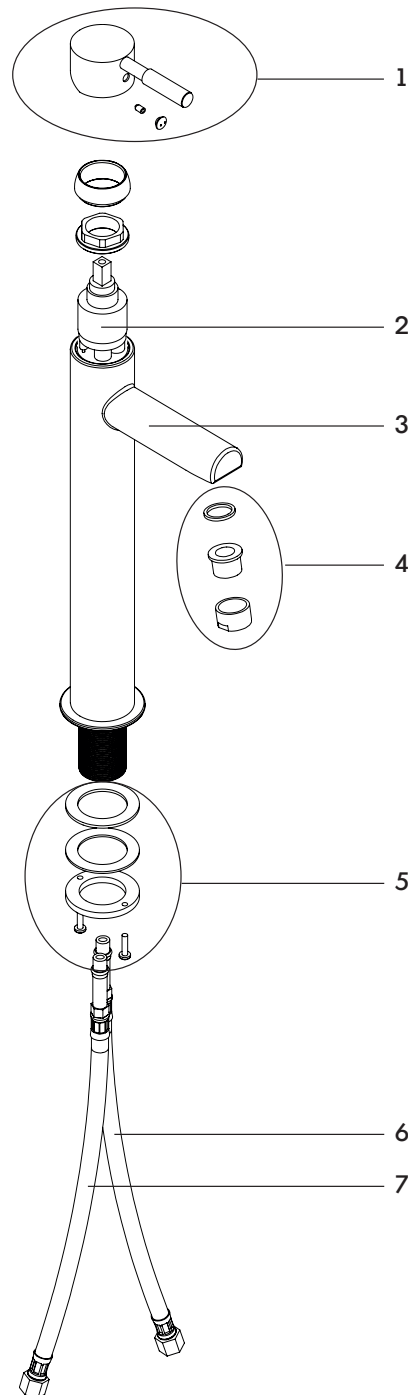

## FEATURES

- Solid brass construction - **LEAD FREE**
- Single volume and temperature lever control
- Aerated water flow
- Pop-up drain with overflow # ABR00699
- Ceramic cartridge # ABCA04500
- 3/8" connection
- 18" stainless steel braided supply hose

## SPECS AT LARGE

- Overall spout projection: 8 7/16"
- Flow rate: 1.5 gpm
- CC spout projection: 6 3/4"
- Mounting hole: 1 3/8"
- Total faucet height: 13 3/8"
- Counter depth: 1 3/8"

## EXPLOSION PARTS

Item	Code	Description
1	ABFC78273	Handle Kit
2	ABCA04075	35mm cartridge
3	ABFC61088	Faucet body
4	ABAE14007	Aerator kit

Item	Code	Description
5	ABFP09172	Retainer kit
6	ABFH09227	Cold water hose
7	ABFH09224	Hot water hose