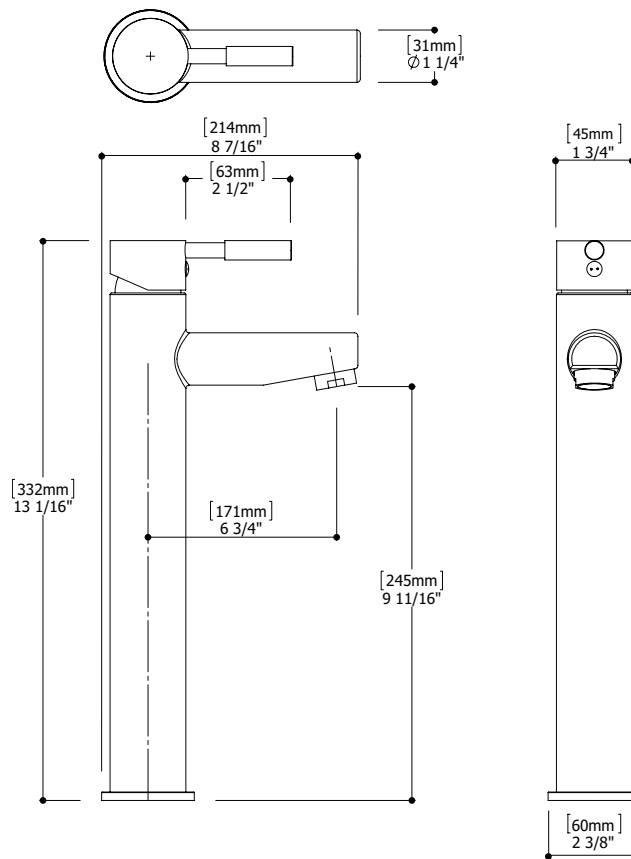

## FEATURES

- Solid brass construction - **LEAD FREE**
- Single volume and temperature lever control
- Aerated water flow
- Pop-up drain with overflow # ABR00699
- Ceramic cartridge # ABCA04500
- 3/8" connection
- 18" stainless steel braided supply hose

## SPECS AT LARGE

- Overall spout projection: 8 7/16"
- Flow rate: 1.5 gpm
- CC spout projection: 6 3/4"
- Mounting hole: 1 3/8"
- Total faucet height: 13 3/8"
- Counter depth: 1 3/8"

## EXPLOSION PARTS

Item	Code	Description
1	ABFC78273	Handle Kit
2	ABCA04075	35mm cartridge
3	ABFC61088	Faucet body
4	ABAE14007	Aerator kit

Item	Code	Description
5	ABFP09172	Retainer kit
6	ABFH09227	Cold water hose
7	ABFH09224	Hot water hose