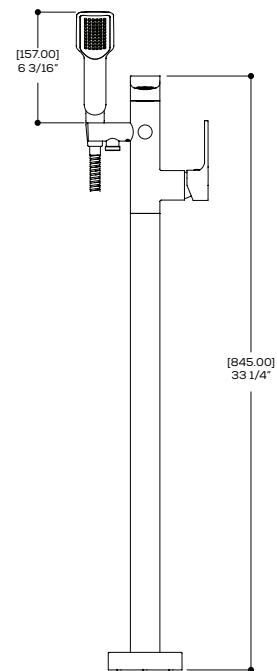

FEATURES

Solid brass construction
 Crystal clear water flow
 Handshower with 5' reinforced PVC hose
 Pull-button diverter on the side of the spout
 1/2" connection

FINISHES

Standard
 Polished chrome (pc)
 Electro black (ebk)
 Brushed gold PVD (bgvd)

WARRANTY

Residential: Limited lifetime warranty to original purchaser
 Commercial: Two years warranty
 (Complete warranty available at www.aquabrax.com/warranty)

CODE & COMPLIANCE

SPECS AT LARGE

Overall spout projection: 12 11/16" Flow rate (tub filler): 4.5 gpm
 CC spout projection: 9 15/16" Flow rate (handshower): 2.5 gpm
 Total faucet height: 37" Mounting hole: 1 3/8"