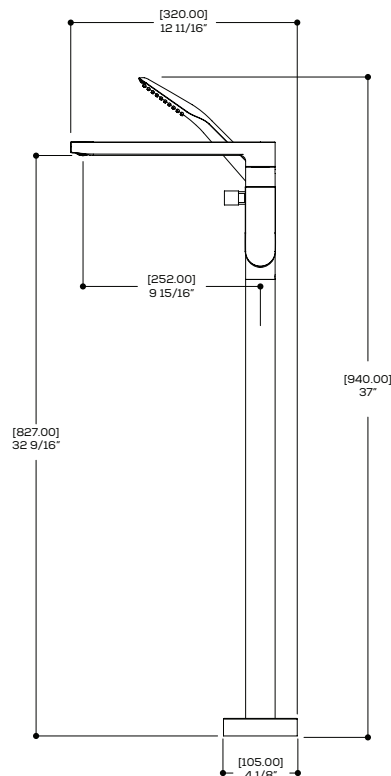

FEATURES

Solid brass construction
 Crystal clear water flow
 Handshower with 5' reinforced PVC hose
 Pull-button diverter on the side of the spout
 1/2" connection

FINISHES

Standard
 Polished chrome (pc)
 Electro black (ebk)
 Brushed gold PVD (bgvd)

WARRANTY

Residential: Limited lifetime warranty to original purchaser
 Commercial: Two years warranty
 (Complete warranty available at www.aquabrax.com/warranty)

CODE & COMPLIANCE

SPECS AT LARGE

Overall spout projection: 12 11/16" Flow rate (tub filler): 4.5 gpm
 CC spout projection: 9 15/16" Flow rate (handshower): 2.5 gpm
 Total faucet height: 37" Mounting hole: 1 3/8"