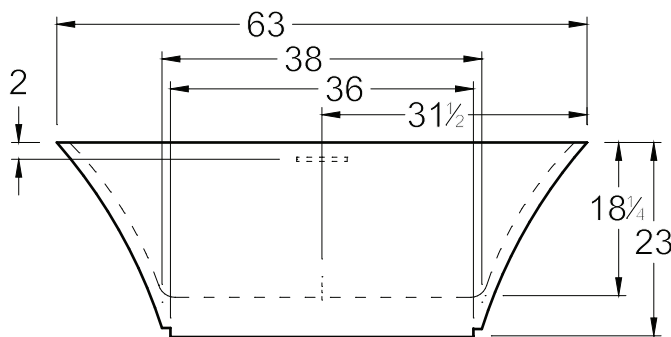

Varna 6330

MATERIAL

Solid Surface available in matte white

BATHTUB DESCRIPTION

RC2211–GW: Glossy White
 RC2211–MW: Matte White
 63" x 30" x 23" (1600 x 762 x 584 mm)
 Weight of tub– 394 lbs (179 kg)
 Capacity – 79 Gallons (300 Liters)