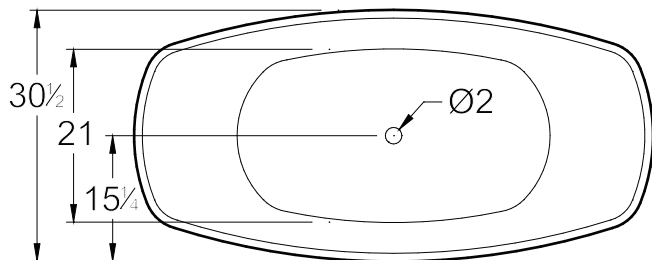

Varna 6330

MATERIAL

Solid Surface available in matte white

BATHTUB DESCRIPTION

RC2211–GW: Glossy White
 RC2211–MW: Matte White
 63" x 30" x 23" (1600 x 762 x 584 mm)
 Weight of tub– 394 lbs (179 kg)
 Capacity – 79 Gallons (300 Liters)