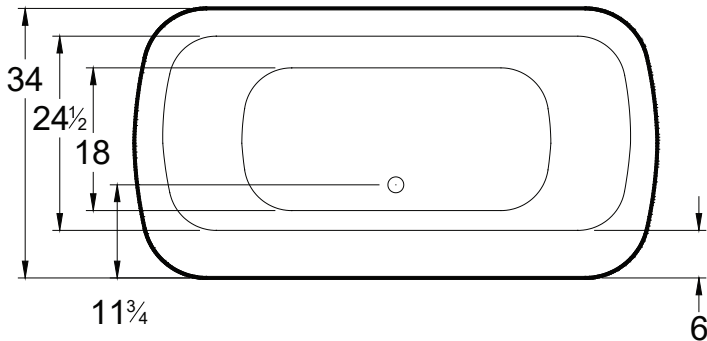

AMERICH®

SORREL 6634

DIMENSIONS

66" x 36" x 26" (1676 x 914 x 661 mm)
Gallon to Overflow = 80 (Liters = 303)

MATERIAL

Acrylic

TUB FLOOR

Non-Textured