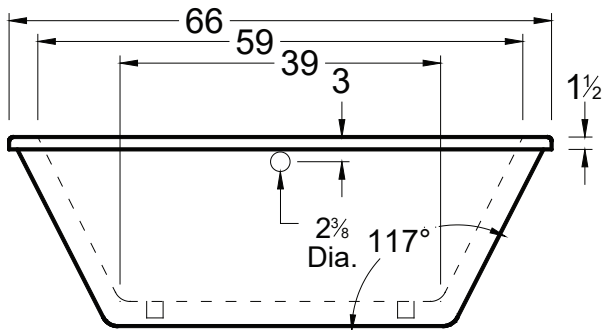

AMERICH®

SORREL 6634

DIMENSIONS

66" x 36" x 26" (1676 x 914 x 661 mm)
Gallon to Overflow = 80 (Liters = 303)

MATERIAL

Acrylic

TUB FLOOR

Non-Textured

Contact Americh for additional approvals.

STANDARD EQUIPMENT

- 2 piece freestanding tub for easy access and installation
- 4 Adjustable feet
- Faucet can be deck mounted or floor mounted.
- Integral Waste & Overflow with Polished Chrome or White trim.

INSTALLATION TIPS

- Install according to Owner's Manual and local codes.
- Hot water supply should be 65-75% of tub capacity or greater.
- Always consult your local plumber for recommendations as installations will vary.