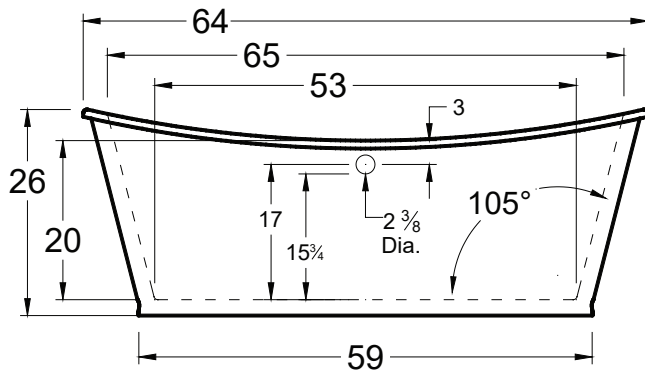

### DIMENSIONS

64" x 28" x 26" ( 1625 x 711 x 661 mm)  
Gallon to Overflow = 80 (Liters = 303)

### INSTALLATION TIPS

- Install product according to Owners Manual and local codes.
- Hot water supply should be 65-75% of tub capacity or greater. Always consult your local plumber for recommendations as installations will vary.