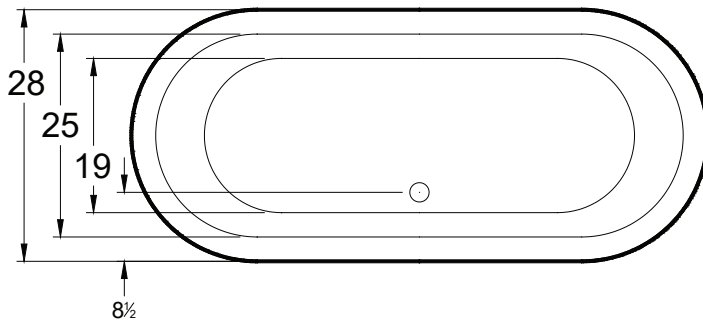

### DIMENSIONS

64" x 28" x 26" ( 1625 x 711 x 661 mm)  
Gallon to Overflow = 80 (Liters = 303)