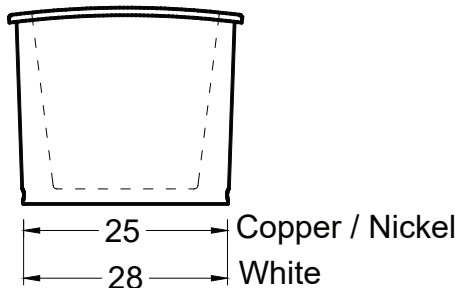

### DIMENSIONS

64" x 28" x 26" ( 1625 x 711 x 661 mm)  
Gallon to Overflow = 80 (Liters = 303)