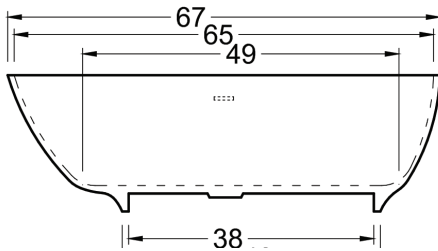

Narita 6733

MATERIAL

Mineral Cast Solid Surface

BATHTUB DESCRIPTION

RC2207-GW: Glossy White

RC2207-MW: Matte White

67" x 33" x 21" (1702 x 838 x 533 mm)

Weight of tub- 305 lb (138 kg)

Capacity - 74 gallons (280 Liters)

FEATURES

5 Year Limited Warranty

Integral waste & overflow with toe touch drain in Polished Chrome

APPROVALS & COMPLIANCE

Americh products meet or exceed the following standards: