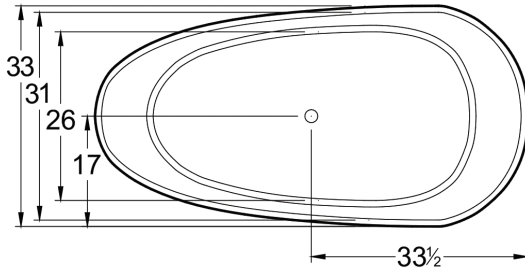

Narita 6733

MATERIAL

Mineral Cast Solid Surface

BATHTUB DESCRIPTION

RC2207-GW: Glossy White

RC2207-MW: Matte White

67" x 33" x 21" (1702 x 838 x 533 mm)

Weight of tub- 305 lb (138 kg)

Capacity - 74 gallons (280 Liters)

FEATURES

5 Year Limited Warranty

Integral waste & overflow with toe touch drain in Polished Chrome

APPROVALS & COMPLIANCE

Americh products meet or exceed the following standards: