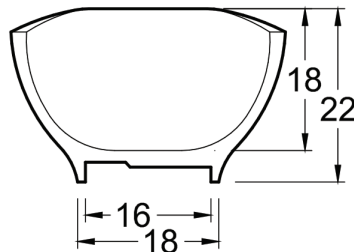

Narita 6733

MATERIAL

Mineral Cast Solid Surface

BATHTUB DESCRIPTION

RC2207-GW: Glossy White

RC2207-MW: Matte White

67" x 33" x 21" (1702 x 838 x 533 mm)

Weight of tub- 305 lb (138 kg)

Capacity - 74 gallons (280 Liters)

FEATURES

5 Year Limited Warranty

Integral waste & overflow with toe touch drain in Polished Chrome

APPROVALS & COMPLIANCE

Americh products meet or exceed the following standards: