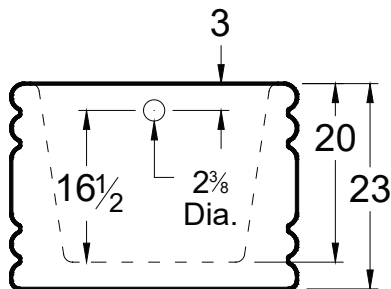

NEENA 6632

DIMENSIONS

66" x 32" x 23" (1677 x 813 x 584mm)
Gallon to Overflow = 87 (Liters = 329)

MATERIAL

Interior: Acrylic (All Americh standard colors)
Exterior: Polymer Composite

TUB FLOOR

Non-Textured

UNDERMOUNT

Contact Americh for additional approvals.

STANDARD FEATURES:

- Integral Waste & Overflow in polished chrome trim
- Note: Available with PB, PN, SN, ORB or WH trim at no additional charge if specified at time of order. (Requests after order is shipped are subject to \$75 charge for trim.)

OPTIONAL ACCESSORIES

- Dual Color
- Waste & Overflow Upgrades
- Linear Waste & Overflow

INSTALLATION TIPS

- Install according to Owner's Manual and local codes.
- Hot water supply should be 65-75% of tub capacity or greater.
- Always consult your local plumber for recommendations as installations will vary.