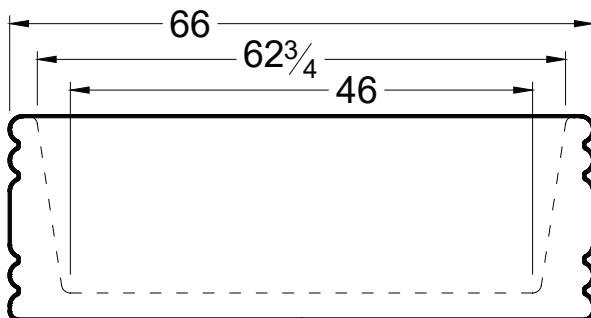

NEENA 6632

DIMENSIONS

66" x 32" x 23" (1677 x 813 x 584mm)
Gallon to Overflow = 87 (Liters = 329)

MATERIAL

Interior: Acrylic (All Americh standard colors)
Exterior: Polymer Composite

TUB FLOOR

Non-Textured

UNDERMOUNT

Contact Americh for additional approvals.

STANDARD FEATURES:

- Integral Waste & Overflow in polished chrome trim
- Note: Available with PB, PN, SN, ORB or WH trim at no additional charge if specified at time of order. (Requests after order is shipped are subject to \$75 charge for trim.)

OPTIONAL ACCESSORIES

- Dual Color
- Waste & Overflow Upgrades
- Linear Waste & Overflow

INSTALLATION TIPS

- Install according to Owner's Manual and local codes.
- Hot water supply should be 65-75% of tub capacity or greater.
- Always consult your local plumber for recommendations as installations will vary.