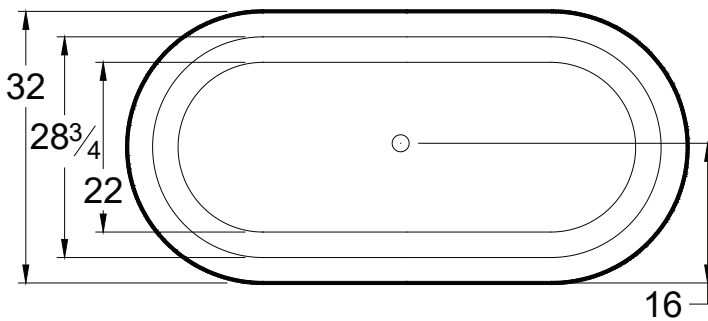

NEENA 6632

DIMENSIONS

66" x 32" x 23" (1677 x 813 x 584mm)
Gallon to Overflow = 87 (Liters = 329)

MATERIAL

Interior: Acrylic (All Americh standard colors)
Exterior: Polymer Composite

TUB FLOOR

Non-Textured

UNDERMOUNT