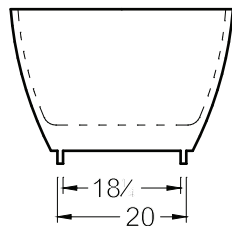

Marseille 6434

MATERIAL

Solid Surface available in matte white

BATHTUB DESCRIPTION

RC2201–GW: Glossy White

RC2201–MW: Matte White

64" x 34" x 24" (1626 x 864 x 610 mm)

Weight of tub– 407 lb (185 kg)

Capacity – 90 Gallons (341 Liters)

FEATURES

5 Year Limited Warranty

Integral waste & overflow with toe touch drain in

Polished Chrome

APPROVALS & COMPLIANCE

Americh products meet or exceed the following standards: