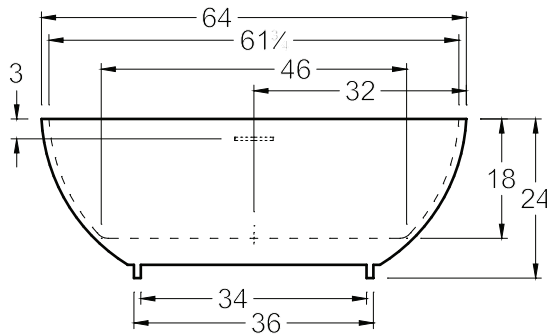

Marseille 6434

MATERIAL

Solid Surface available in matte white

BATHTUB DESCRIPTION

RC2201–GW: Glossy White

RC2201–MW: Matte White

64" x 34" x 24" (1626 x 864 x 610 mm)

Weight of tub– 407 lb (185 kg)

Capacity – 90 Gallons (341 Liters)

FEATURES

5 Year Limited Warranty

Integral waste & overflow with toe touch drain in

Polished Chrome

APPROVALS & COMPLIANCE

Americh products meet or exceed the following standards: