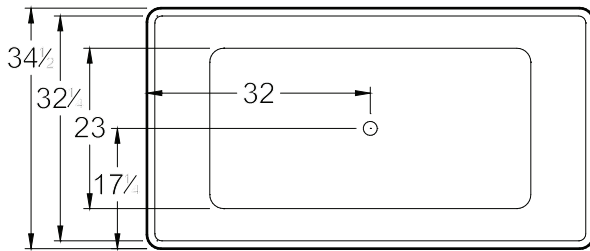

Marseille 6434

MATERIAL

Solid Surface available in matte white

BATHTUB DESCRIPTION

RC2201–GW: Glossy White

RC2201–MW: Matte White

64" x 34" x 24" (1626 x 864 x 610 mm)

Weight of tub– 407 lb (185 kg)

Capacity – 90 Gallons (341 Liters)

FEATURES

5 Year Limited Warranty

Integral waste & overflow with toe touch drain in

Polished Chrome

APPROVALS & COMPLIANCE

Americh products meet or exceed the following standards: