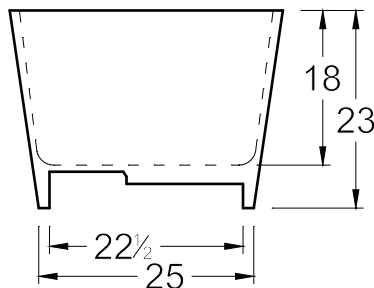

Madrid 5932

MATERIAL

Solid Surface available in matte white

BATHTUB DESCRIPTION

RC2205-GW: Glossy White

RC2205-MW: Matte White

59" x 32" x 24" (1499 x 813 x 610 mm)

Weight of tub- 400 lb (181 kg)

Capacity - 89 gallons (337 Liters)

FEATURES

5 Year Limited Warranty

Integral waste & overflow with toe touch drain in

Polished Chrome

APPROVALS & COMPLIANCE

Americh products meet or exceed the following standards:

- Underwriters Laboratories (UL)
- Underwriters Laboratories - Canada (cUL)
- Canadian Standards Association - (CSA)
- ANSI Z124.1 • ANSI A112-19.7
- ANSI A112.19.8

Contact Americh for additional approvals.

OPTIONAL ACCESSORIES

Toe Touch Drain Upgrade - (PB,PN,SN,ORB)

Optional Linear Overflow Plate - (PB,PC,PN,SN,ORB)

GENERAL INFORMATION

- The bath must be secured to the floor by applying a bead of silicone around the base (which can be cut in future should there be a need for access to the plumbing).
- Installation must be carried out according to the manufacturer instructions and local codes.