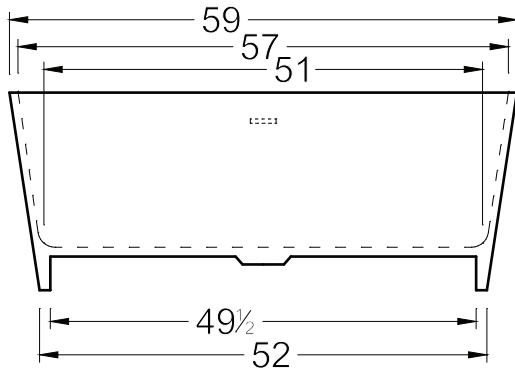

Madrid 5932

MATERIAL

Solid Surface available in matte white

BATHTUB DESCRIPTION

RC2205-GW: Glossy White

RC2205-MW: Matte White

59" x 32" x 24" (1499 x 813 x 610 mm)

Weight of tub- 400 lb (181 kg)

Capacity - 89 gallons (337 Liters)

FEATURES

5 Year Limited Warranty

Integral waste & overflow with toe touch drain in

Polished Chrome

APPROVALS & COMPLIANCE

Americh products meet or exceed the following standards:

- Underwriters Laboratories (UL)
- Underwriters Laboratories - Canada (cUL)
- Canadian Standards Association - (CSA)
- ANSI Z124.1 • ANSI A112-19.7
- ANSI A112.19.8

Contact Americh for additional approvals.

OPTIONAL ACCESSORIES

Toe Touch Drain Upgrade - (PB,PN,SN,ORB)

Optional Linear Overflow Plate - (PB,PC,PN,SN,ORB)

GENERAL INFORMATION

- The bath must be secured to the floor by applying a bead of silicone around the base (which can be cut in future should there be a need for access to the plumbing).
- Installation must be carried out according to the manufacturer instructions and local codes.