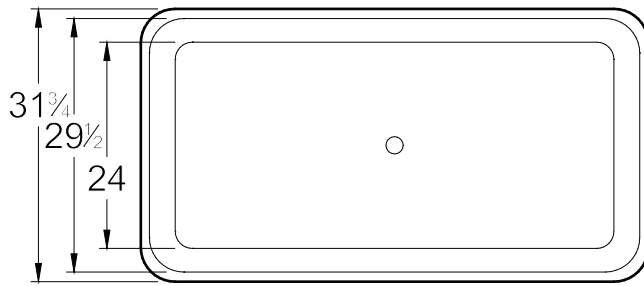

Madrid 5932

MATERIAL

Solid Surface available in matte white

BATHTUB DESCRIPTION

RC2205-GW: Glossy White

RC2205-MW: Matte White

59" x 32" x 24" (1499 x 813 x 610 mm)

Weight of tub- 400 lb (181 kg)

Capacity - 89 gallons (337 Liters)

FEATURES

5 Year Limited Warranty

Integral waste & overflow with toe touch drain in

Polished Chrome

APPROVALS & COMPLIANCE

Americh products meet or exceed the following standards:

- Underwriters Laboratories (UL)
- Underwriters Laboratories - Canada (cUL)
- Canadian Standards Association - (CSA)
- ANSI Z124.1 • ANSI A112-19.7
- ANSI A112.19.8

Contact Americh for additional approvals.

OPTIONAL ACCESSORIES

Toe Touch Drain Upgrade - (PB,PN,SN,ORB)

Optional Linear Overflow Plate - (PB,PC,PN,SN,ORB)

GENERAL INFORMATION

- The bath must be secured to the floor by applying a bead of silicone around the base (which can be cut in future should there be a need for access to the plumbing).
- Installation must be carried out according to the manufacturer instructions and local codes.