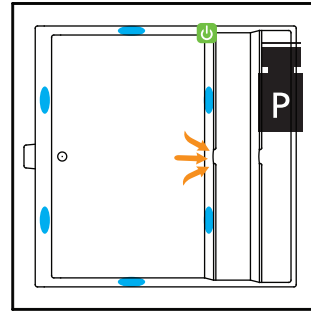

Luxury Series