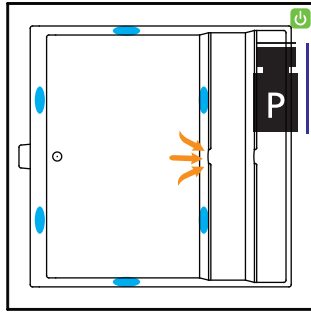

BATHING SYSTEMS

Builder Series