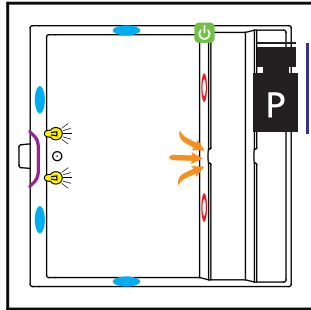

Platinum Series