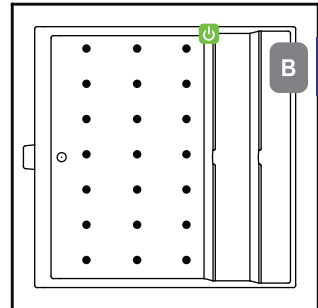

Airbath System III

LEGEND

Pump

Blower

Jet

Rotary Jet

Suction

Light

ON/OFF Control

Grab Bar

Access Panel
(Minimum 16" X 20")

OPTIONAL ACCESSORIES

- Chromatherapy*
- Grab Bars: 9" * - 14" - 16"
- High Density Insulation*
- iBath Sound System
- Inline Heater (whirlpool only)
- Jets: Additional or Rotary*
- Lo Profile Tub Edge
- Ozone System (whirlpool and/or Airbath only)
- Pillows: 12" * - Angle
- Remote Control Upgrade (select series only)
- Serenity Soak (tub only)
- Syllent Pump with Heated Air*
- Tile Flange Kit
- Trim Kit Upgrade*
- Waste & Overflows Upgrades
  - Cable Drive Waste & Overflow*
  - PVC Waste & Overflow+

INSTALLATION TIPS

- Install according to Owner's Manual and local codes.
- Airbath III units may be 1½" - 2½" higher than stated.
- Any whirlpool or Airbath® unit requires an access panel.
- Hot water supply should be 65-75% of tub capacity or greater.
- Always consult your local plumber for recommendations as installations will vary.
- Cut-out dimensions: 66" x 66"

ELECTRICAL REQUIREMENTS

Americh recommends one 20 amp ground fault circuit interrupter (GFCI) for each power supply provided with the bathtub.

(*) Standard on Platinum Series (+) Standard on Luxury Series

Some functioning Optional Accessories may not be compatible when combining components, please contact Americh to confirm compatibility