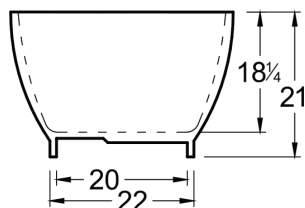

Florence 7133

MATERIAL

Mineral Cast Solid Surface

BATHTUB DESCRIPTION

RC2204-GW: Glossy White

RC2204-MW: Matte White

71" x 33" x 22" (1803 x 838 x 559 mm)

Weight of tub- 300 lb (136 kg)

Capacity - 74 gallons (280 Liters)

FEATURES

5 Year Limited Warranty

Integral waste & overflow with toe touch drain in Polished Chrome

APPROVALS & COMPLIANCE

Americh products meet or exceed the following standards: