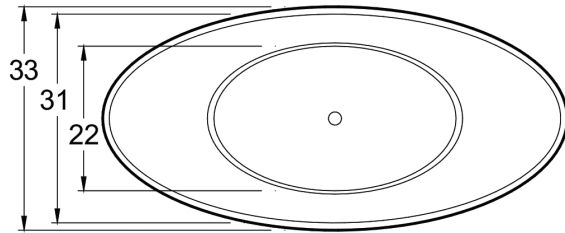

Florence 7133

MATERIAL

Mineral Cast Solid Surface

BATHTUB DESCRIPTION

RC2204-GW: Glossy White

RC2204-MW: Matte White

71" x 33" x 22" (1803 x 838 x 559 mm)

Weight of tub- 300 lb (136 kg)

Capacity - 74 gallons (280 Liters)

FEATURES

5 Year Limited Warranty

Integral waste & overflow with toe touch drain in Polished Chrome

APPROVALS & COMPLIANCE

Americh products meet or exceed the following standards: