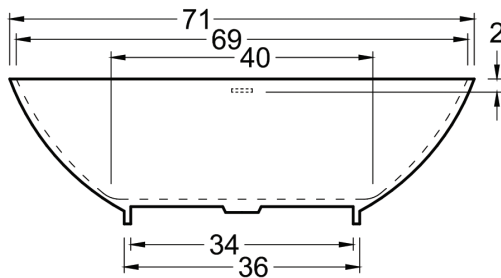

Florence 7133

MATERIAL

Mineral Cast Solid Surface

BATHTUB DESCRIPTION

RC2204-GW: Glossy White

RC2204-MW: Matte White

71" x 33" x 22" (1803 x 838 x 559 mm)

Weight of tub- 300 lb (136 kg)

Capacity - 74 gallons (280 Liters)

FEATURES

5 Year Limited Warranty

Integral waste & overflow with toe touch drain in Polished Chrome

APPROVALS & COMPLIANCE

Americh products meet or exceed the following standards: